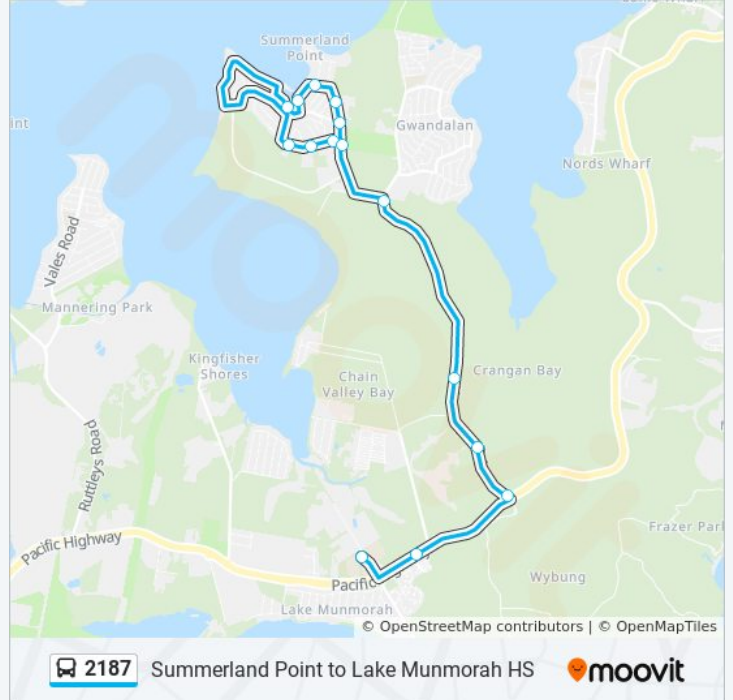

## Summerland Point to Lake Munmorah HS

Get The App

The 2187 bus line Summerland Point to Lake Munmorah HS has one route. For regular weekdays, their operation hours are:

(1) Lake Munmorah HS: 7:13 AM

Use the Moovit App to find the closest 2187 bus station near you and find out when is the next 2187 bus arriving.

### Direction: Lake Munmorah HS

15 stops

[VIEW LINE SCHEDULE](#)

Yeramba Rd opp Regatta Way  
Yeramba Rd opp Boat Harbour Cl  
Yeramba Rd opp Anchorage Cres  
Cams Bvd opp Cams Bvd Shops  
Ginganup Rd opp Murrumbong Rd  
Government Rd at Gordon Ave  
Summerland Rd opp Kapala Ave  
Summerland Rd opp Cams Bvd  
Summerland Sporties, Summerland Rd  
Kanangra Dr opp Summerland Rd  
Kanangra Dr  
Kanangra Dr  
Kanangra Dr before Pacific Hwy  
Parktrees Village, Pacific Hwy  
Lake Munmorah High School, Carters Rd

### 2187 bus Info

**Direction:** Lake Munmorah HS

**Stops:** 15

**Trip Duration:** 24 min

**Line Summary:**

2187 bus time schedules and route maps are available in an offline PDF at [moovitapp.com](https://moovitapp.com). Use the [Moovit App](#) to see live bus times, train schedule or subway schedule, and step-by-step directions for all public transit in Sydney.