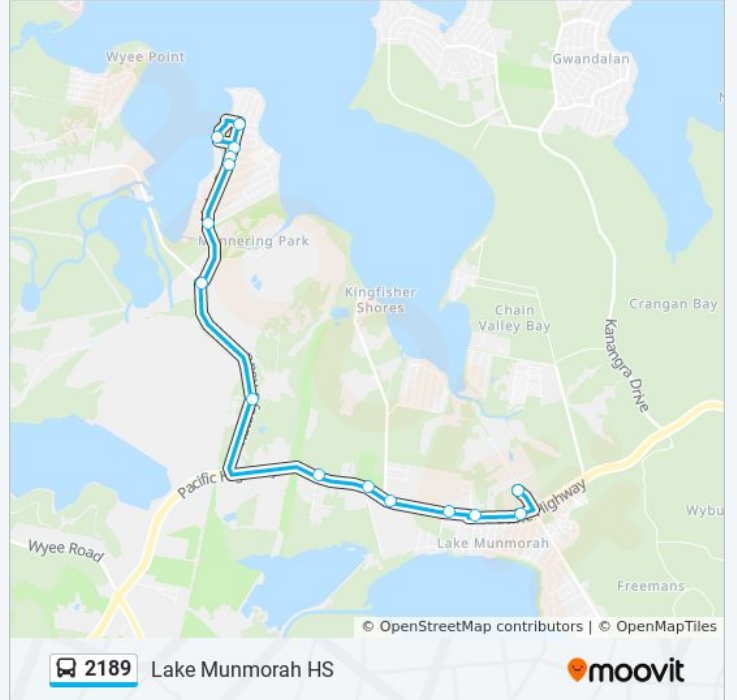

 2189

Lake Munmorah HS

Get The App

The 2189 bus line Lake Munmorah HS has one route. For regular weekdays, their operation hours are:

(1) Lake Munmorah HS: 7:12 AM

Use the Moovit App to find the closest 2189 bus station near you and find out when is the next 2189 bus arriving.

## Direction: Lake Munmorah HS

15 stops

[VIEW LINE SCHEDULE](#)

Manning Park Public School, Vales Rd  
Macquarie Rd opp Ballarat Ave  
Vales Rd opp James Vale Reserve  
Vales Rd opp Manning Park Public School  
Vales Rd after Cheryl St  
Vales Rd after Catherine St  
Vales Rd at Ruttleys Rd  
Manning Colliery, Ruttleys Rd  
Pacific Hwy opp Basford Rd  
Pacific Hwy opp Saliena Ave  
Lake Munmorah Shopping Centre, Pacific Hwy  
Pacific Hwy opp Munmorah United Bowling Club  
Pacific Hwy after Kangaroo Ave  
Lake Muunmorah Public School, Pacific Hwy  
Lake Munmorah High School, Carters Rd

## 2189 bus Time Schedule

Lake Munmorah HS Route Timetable:

Sunday	Not Operational
Monday	Not Operational
Tuesday	7:12 AM
Wednesday	7:12 AM
Thursday	7:12 AM
Friday	Not Operational
Saturday	Not Operational

## 2189 bus Info

**Direction:** Lake Munmorah HS

**Stops:** 15

**Trip Duration:** 18 min

**Line Summary:**

2189 bus time schedules and route maps are available in an offline PDF at [moovitapp.com](https://moovitapp.com). Use the [Moovit App](#) to see live bus times, train schedule or subway schedule, and step-by-step directions for all public transit in Sydney.