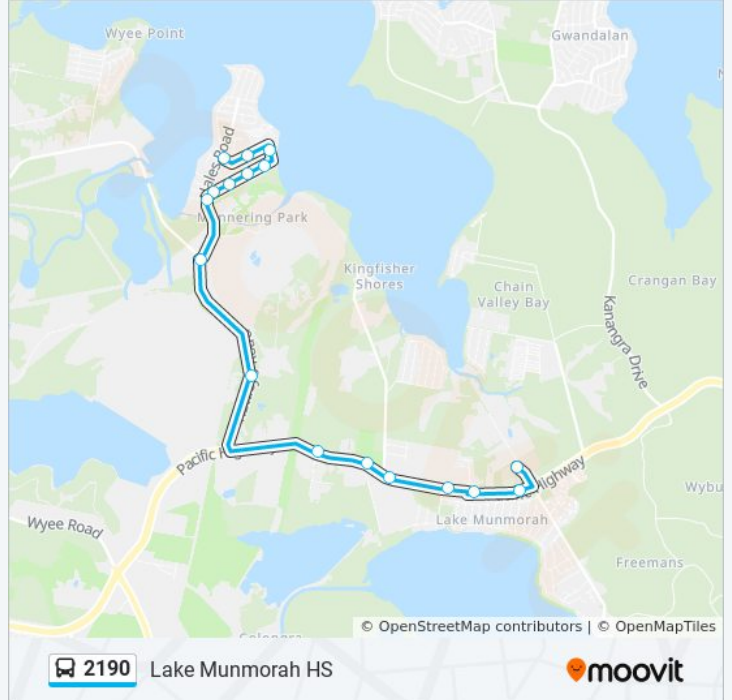

2190

Lake Munmorah HS

Get The App

The 2190 bus line Lake Munmorah HS has one route. For regular weekdays, their operation hours are:

(1) Lake Munmorah HS: 7:12 AM

Use the Moovit App to find the closest 2190 bus station near you and find out when is the next 2190 bus arriving.

Direction: Lake Munmorah HS

17 stops

[VIEW LINE SCHEDULE](#)

- Spencer Rd at Vinrace Lane
- 28 Spencer Rd
- Griffith St opp Campbell Pde
- Catherine St after Griffith St
- Catherine St opp Rupert St
- Catherine St after Rupert St
- Catherine St before Vales Rd
- Vales Rd after Catherine St
- Vales Rd at Ruttleys Rd
- Manning Colliery, Ruttleys Rd
- Pacific Hwy opp Basford Rd
- Pacific Hwy opp Saliena Ave
- Lake Munmorah Shopping Centre, Pacific Hwy
- Pacific Hwy opp Munmorah United Bowling Club
- Pacific Hwy after Kangaroo Ave
- Lake Muunmorah Public School, Pacific Hwy
- Lake Munmorah High School, Carters Rd

2190 bus Time Schedule

Lake Munmorah HS Route Timetable:

Sunday	Not Operational
Monday	Not Operational
Tuesday	7:12 AM
Wednesday	7:12 AM
Thursday	7:12 AM
Friday	Not Operational
Saturday	Not Operational

2190 bus Info

Direction: Lake Munmorah HS

Stops: 17

Trip Duration: 18 min

Line Summary:

2190 bus time schedules and route maps are available in an offline PDF at moovitapp.com. Use the [Moovit App](#) to see live bus times, train schedule or subway schedule, and step-by-step directions for all public transit in Sydney.