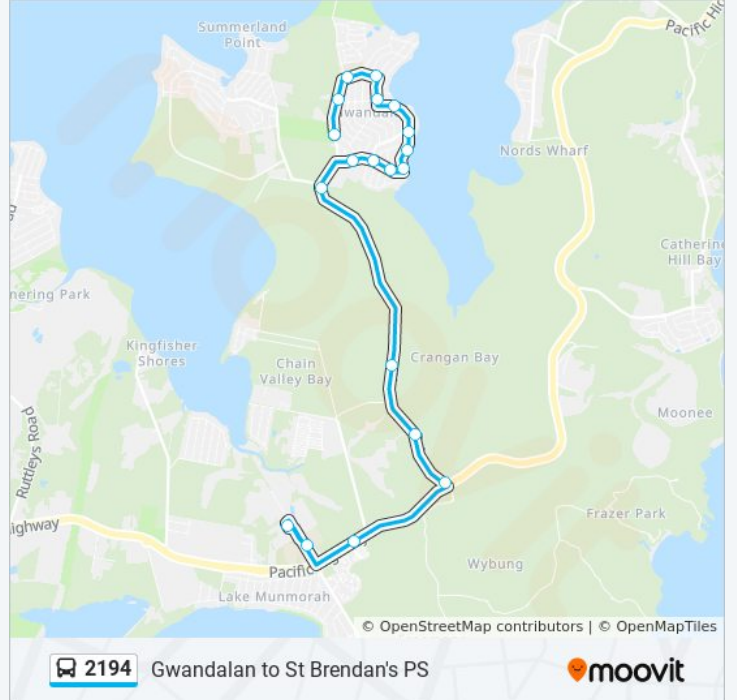

 2194

Gwandalan to St Brendan's PS

Get The App

The 2194 bus line Gwandalan to St Brendan's PS has one route. For regular weekdays, their operation hours are:
 (1) St Brendans PS: 7:30 AM
 Use the Moovit App to find the closest 2194 bus station near you and find out when is the next 2194 bus arriving.

Direction: St Brendans PS

19 stops

[VIEW LINE SCHEDULE](#)

- Tunkuwallin Community Hall, Kanangra Dr
- Kanangra Dr at Bonny Boy Way
- Orana Rd after Kanangra Dr
- Orana Rd before Winbin Cres
- Winbin Cres at Koowong Rd
- Gamban Rd after Winbin Cres
- Gwandalan Bowling Club, Gamban Rd
- 96 Gamban Rd
- Gamban Rd opp Parraweena Rd
- Parraweena Rd at Moonah Pl
- Parraweena Rd opp Aldinga Rd
- Parraweena Rd opp Pinaroo Rd
- Kanangra Dr opp Summerland Rd
- Kanangra Dr
- Kanangra Dr
- Kanangra Dr before Pacific Hwy
- Parktrees Village, Pacific Hwy
- St Brigid's Catholic College, Carters Rd
- St Brendans Catholic Primary School, Carters Rd

2194 bus Info

Direction: St Brendans PS

Stops: 19

Trip Duration: 27 min

Line Summary:

2194 bus time schedules and route maps are available in an offline PDF at moovitapp.com. Use the [Moovit App](#) to see live bus times, train schedule or subway schedule, and step-by-step directions for all public transit in Sydney.