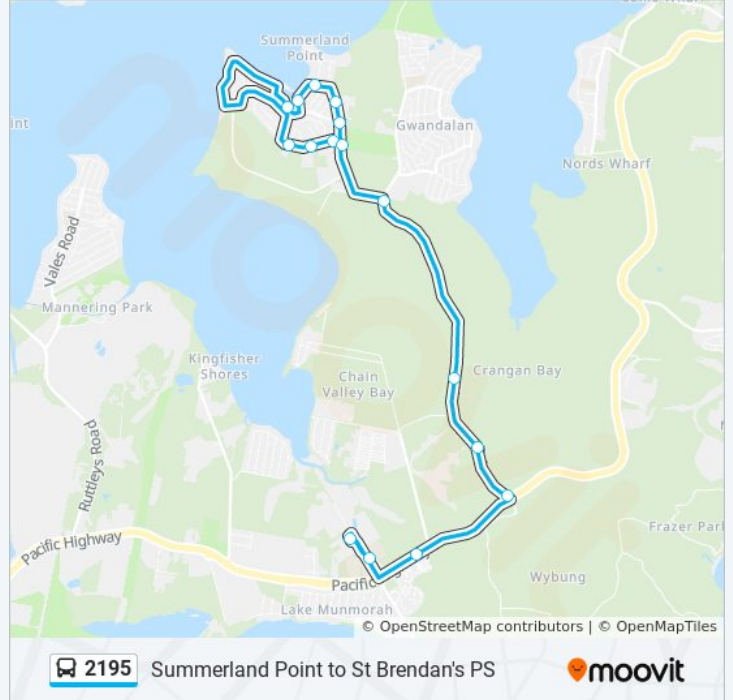

2195 bus time schedules and route maps are available in an offline PDF at moovitapp.com. Use the [Moovit App](#) to see live bus times, train schedule or subway schedule, and step-by-step directions for all public transit in Sydney.

[About Moovit](#) • [MaaS Solutions](#) • [Supported Countries](#) • [Mooviter Community](#)

© 2024 Moovit - All Rights Reserved

Check Live Arrival Times