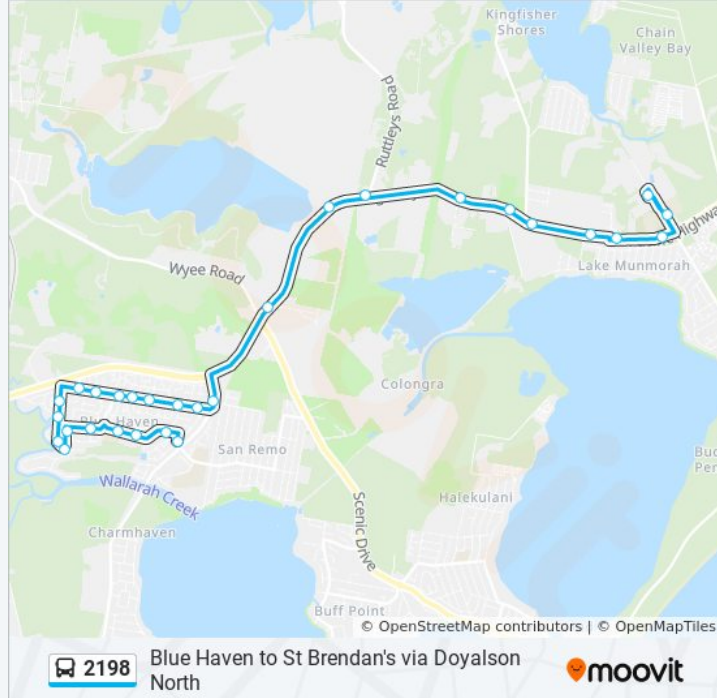

2198

Blue Haven to St Brendan's via Doyalson North

Get The App

The 2198 bus line Blue Haven to St Brendan's via Doyalson North has one route. For regular weekdays, their operation hours are:

(1) St Brendans PS: 7:49 AM

Use the Moovit App to find the closest 2198 bus station near you and find out when is the next 2198 bus arriving.

Direction: St Brendans PS

29 stops

[VIEW LINE SCHEDULE](#)

- Bokhara Ave after Pacific Hwy
- Colorado Dr opp Barcoo St
- Blue Haven Oval, Colorado Dr
- Colorado Dr opp Blue Haven Public School
- Lady Laurel Dr opp Lady Laurel Drive Reserve
- Kawana Ave at Lady Laurel Dr
- Kawana Ave at McKellar Bvd
- McKellar Bvd at Turner Cl
- McKellar Bvd at Olney Dr
- McKellar Bvd opp Kawana Ave
- Roper Rd at Blue Haven Way
- Roper Rd before Blue Haven Way
- Roper Rd after Blueridge Dr
- Roper Rd opp St Lawrence Ave
- 125 Roper Rd
- Roper Rd opp St Lawrence Ave
- Roper Rd opp Colorado Dr
- Pacific Hwy after Roper Rd
- Doyalson Ambulance Station, Pacific Hwy
- Pacific Hwy opp 140
- Pacific Hwy before Ruttleys Rd

Direction: St Brendans PS

Stops: 29

Trip Duration: 23 min

Line Summary:

Pacific Hwy opp Basford Rd

Pacific Hwy opp Saliena Ave

Lake Munmorah Shopping Centre, Pacific Hwy

Pacific Hwy opp Munmorah United Bowling Club

Pacific Hwy after Kangaroo Ave

Lake Muunmorah Public School, Pacific Hwy

St Brigid's Catholic College, Carters Rd

St Brendans Catholic Primary School, Carters Rd

2198 bus time schedules and route maps are available in an offline PDF at moovitapp.com. Use the [Moovit App](#) to see live bus times, train schedule or subway schedule, and step-by-step directions for all public transit in Sydney.