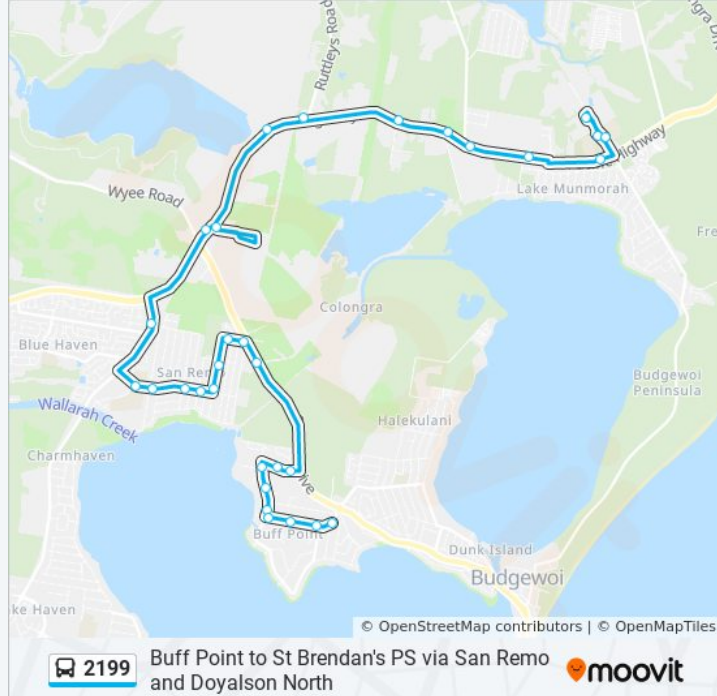

Pacific Hwy opp 140

Pacific Hwy before Ruttleys Rd

Pacific Hwy opp Basford Rd

Pacific Hwy opp Saliena Ave

Lake Munmorah Shopping Centre, Pacific Hwy

Pacific Hwy opp Munmorah United Bowling Club

Lake Muunmorah Public School, Pacific Hwy

Lake Munmorah High School, Carters Rd

St Brigid's Catholic College, Carters Rd

St Brendans Catholic Primary School, Carters Rd

2199 bus time schedules and route maps are available in an offline PDF at moovitapp.com. Use the [Moovit App](#) to see live bus times, train schedule or subway schedule, and step-by-step directions for all public transit in Sydney.

[About Moovit](#) · [MaaS Solutions](#) · [Supported Countries](#) · [Mooviter Community](#)

© 2024 Moovit - All Rights Reserved

Check Live Arrival Times