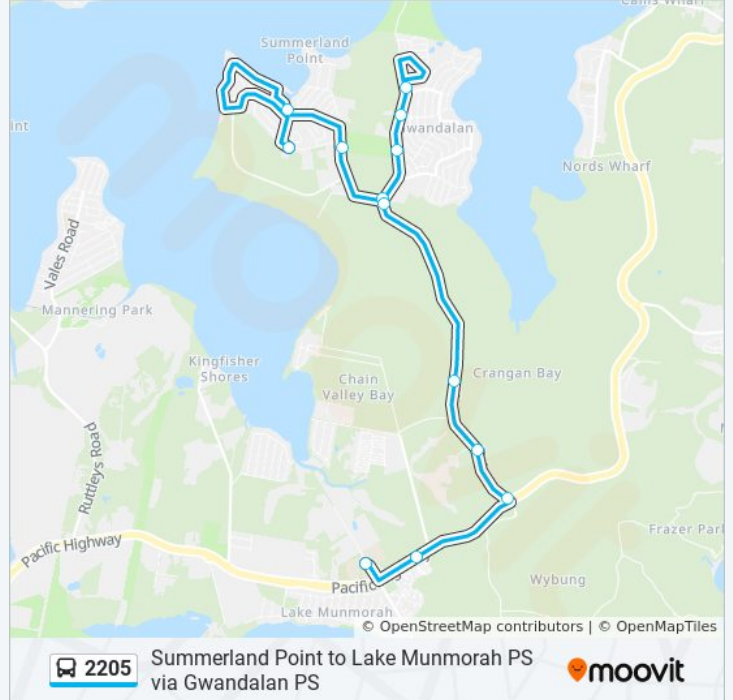

## Summerland Point to Lake Munmorah PS via Gwandalan PS

Get The App

The 2205 bus line Summerland Point to Lake Munmorah PS via Gwandalan PS has one route. For regular weekdays, their operation hours are:

### 2205 bus Time Schedule

Lake Munmorah PS Route Timetable:

Sunday	Not Operational
Monday	8:15 AM
Tuesday	8:15 AM
Wednesday	8:15 AM
Thursday	8:15 AM
Friday	Not Operational
Saturday	Not Operational

### 2205 bus Info

**Direction:** Lake Munmorah PS

**Stops:** 13

**Trip Duration:** 35 min

**Line Summary:**

2205 bus time schedules and route maps are available in an offline PDF at [moovitapp.com](https://moovitapp.com). Use the [Moovit App](#) to see live bus times, train schedule or subway schedule, and step-by-step directions for all public transit in Sydney.