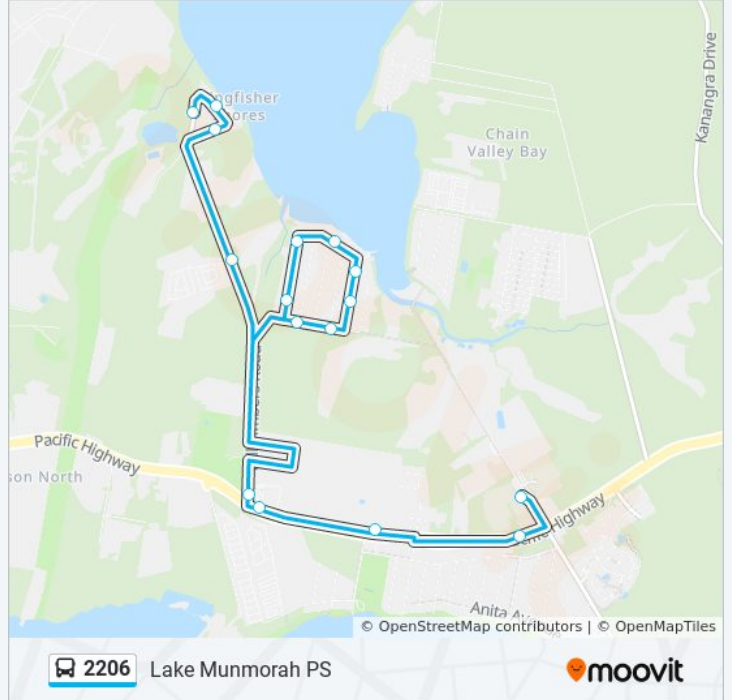

 2206

Lake Munmorah PS

Get The App

The 2206 bus line Lake Munmorah PS has one route. For regular weekdays, their operation hours are:

(1) Lake Munmorah PS: 8:10 AM

Use the Moovit App to find the closest 2206 bus station near you and find out when is the next 2206 bus arriving.

## Direction: Lake Munmorah PS

16 stops

[VIEW LINE SCHEDULE](#)

Tall Timbers Rd before Lakeshore Ave  
Lakeshore Ave opp Morotai Ave  
Karoola Ave opp Morotai Ave  
Tall Timbers Rd opp Macquarie Shores Home Village  
Ivy Ave after Scaysbrook Ave  
Ivy Ave at Lloyd Ave  
Lloyd Ave opp Lloyd Avenue Shops  
Elabana Ave after Lloyd Ave  
Elabana Ave before Scaysbrook Ave  
Chain Valley Bay Community Hall, Scaysbrook Ave  
Scaysbrook Ave opp Leumeah Ave  
Lake Munmorah Shopping Centre, Tall Timbers Rd  
Lake Munmorah Shopping Centre, Pacific Hwy  
Pacific Hwy opp Munmorah United Bowling Club  
Lake Muunmorah Public School, Pacific Hwy  
Lake Munmorah Public School, Carters Rd

## 2206 bus Info

**Direction:** Lake Munmorah PS

**Stops:** 16

**Trip Duration:** 20 min

**Line Summary:**

2206 bus time schedules and route maps are available in an offline PDF at [moovitapp.com](https://moovitapp.com). Use the [Moovit App](#) to see live bus times, train schedule or subway schedule, and step-by-step directions for all public transit in Sydney.

## Check Live Arrival Times