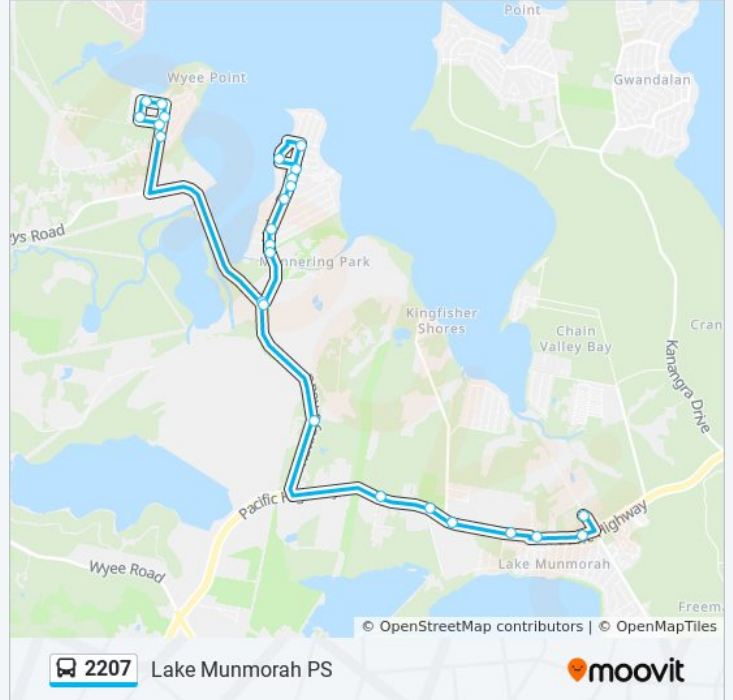

🚌 2207

Lake Munmorah PS

Get The App

The 2207 bus line Lake Munmorah PS has one route. For regular weekdays, their operation hours are:

(1) Lake Munmorah PS: 8:12 AM

Use the Moovit App to find the closest 2207 bus station near you and find out when is the next 2207 bus arriving.

Direction: Lake Munmorah PS

26 stops

[VIEW LINE SCHEDULE](#)

- High St after Government Rd
- Bath St after High St
- Bay St after Bath St
- Bay St before Government Rd
- Government Rd opp Railway St
- Government Rd at Mulwala Dr
- Rutleys Rd after Government Rd
- Ruttleys Rd at Vales Rd
- Vales Rd opp Griffith St
- Vales Rd at Halcyon St
- Vales Rd opp Spencer Rd
- Mannering Park Public School, Vales Rd
- Macquarie Rd opp Ballarat Ave
- Vales Rd opp James Vale Reserve
- Vales Rd opp Mannering Park Public School
- Vales Rd after Cheryl St
- Vales Rd after Catherine St
- Vales Rd at Ruttleys Rd
- Mannering Colliery, Ruttleys Rd
- Pacific Hwy opp Basford Rd
- Pacific Hwy opp Saliena Ave
- Lake Munmorah Shopping Centre, Pacific Hwy

Direction: Lake Munmorah PS

Stops: 26

Trip Duration: 32 min

Line Summary:

Pacific Hwy opp Munmorah United Bowling Club

Pacific Hwy after Kangaroo Ave

Lake Muunmorah Public School, Pacific Hwy

Lake Munmorah Public School, Carters Rd