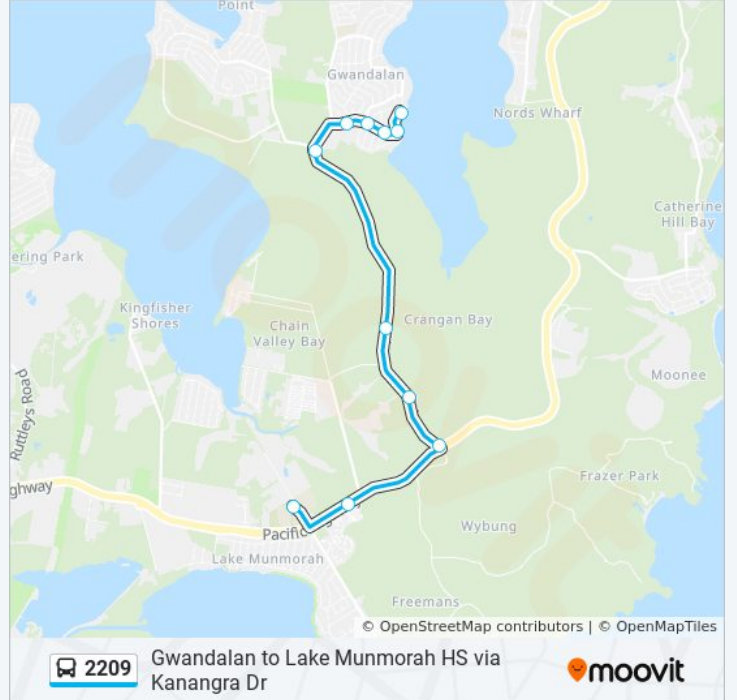

2209

Gwandalan to Lake Munmorah HS via Kanangra Dr

Get The App

The 2209 bus line Gwandalan to Lake Munmorah HS via Kanangra Dr has one route. For regular weekdays, their operation hours are:

(1) Lake Munmorah HS: 7:40 AM

Use the Moovit App to find the closest 2209 bus station near you and find out when is the next 2209 bus arriving.

Direction: Lake Munmorah HS

12 stops

[VIEW LINE SCHEDULE](#)

- Aldinga Rd after Parraweena Rd
- 96 Gamban Rd
- Gamban Rd opp Parraweena Rd
- Parraweena Rd at Moonah PI
- Parraweena Rd opp Aldinga Rd
- Parraweena Rd opp Pinaroo Rd
- Kanangra Dr opp Summerland Rd
- Kanangra Dr
- Kanangra Dr
- Kanangra Dr before Pacific Hwy
- Parktrees Village, Pacific Hwy
- Lake Munmorah High School, Carters Rd

2209 bus Time Schedule

Lake Munmorah HS Route Timetable:

Sunday	Not Operational
Monday	7:40 AM
Tuesday	7:40 AM
Wednesday	7:40 AM
Thursday	7:40 AM
Friday	Not Operational
Saturday	Not Operational

2209 bus Info

Direction: Lake Munmorah HS

Stops: 12

Trip Duration: 15 min

Line Summary:

2209 bus time schedules and route maps are available in an offline PDF at moovitapp.com. Use the [Moovit App](#) to see live bus times, train schedule or subway schedule, and step-by-step directions for all public transit in Sydney.