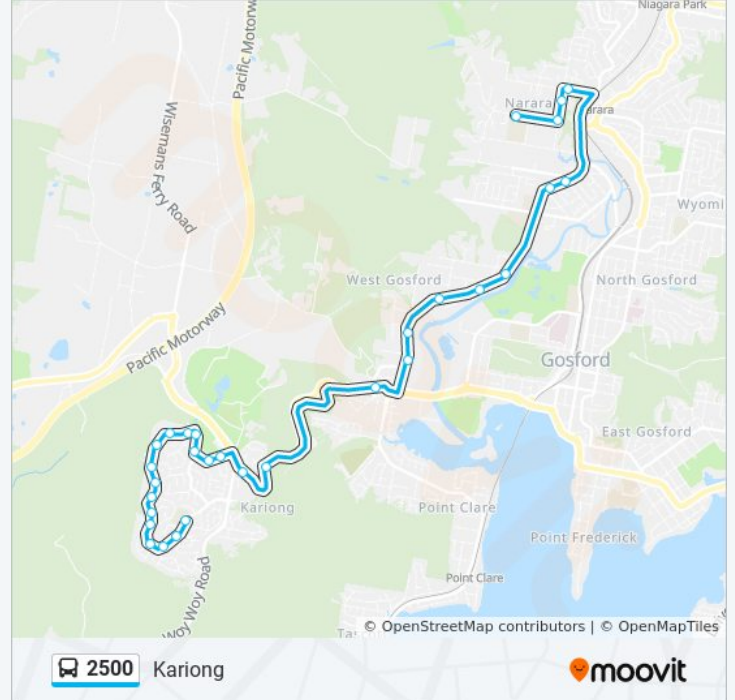

Langford Dr at Carmel Cres

Langford Dr at Truscott Ave

Langford Dr at Barclay Cl

Langford Dr opp Rees St

Langford Dr opp Portelli Ave

Langford Dr after McCutcheon St

Langford Dr opp Dibden Ave

Kariong Public School, Langford Dr

2500 bus time schedules and route maps are available in an offline PDF at moovitapp.com. Use the [Moovit App](#) to see live bus times, train schedule or subway schedule, and step-by-step directions for all public transit in Sydney.

[About Moovit](#) • [MaaS Solutions](#) • [Supported Countries](#) • [Mooviter Community](#)

© 2024 Moovit - All Rights Reserved

Check Live Arrival Times