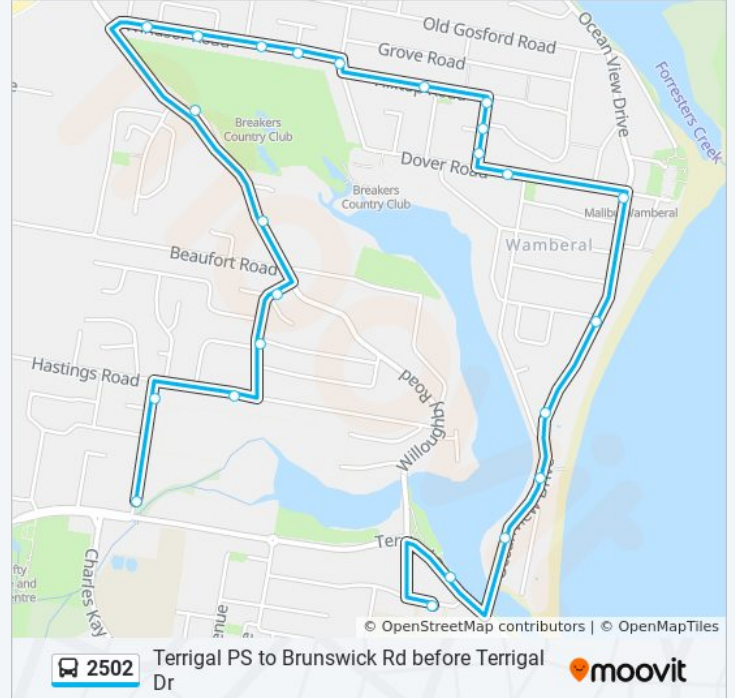

 2502

Terrigal PS to Brunswick Rd before Terrigal Dr

[Get The App](#)

The 2502 bus line Terrigal PS to Brunswick Rd before Terrigal Dr has one route. For regular weekdays, their operation hours are:

(1) Terrigal: 3:04 PM

Use the Moovit App to find the closest 2502 bus station near you and find out when is the next 2502 bus arriving.

**Direction: Terrigal**

24 stops

[VIEW LINE SCHEDULE](#)

- Havenview Rd opp Terrigal Hotel
- Terrigal Dr opp Terrigal Hotel
- Ocean View Dr opp Pacific St
- Ocean View Dr before Lake View Rd
- Ocean View Dr after Lake View Rd
- Ocean View Dr at Bundara Ave
- Ocean View Dr at Dover Rd
- Dover Rd after Lakeview Rd
- The Brow at Dover Rd
- The Brow at Eldon Cl
- The Brow at Hilltop Rd
- Hilltop Rd at Rysdyk Pde
- Plymouth Dr at Windsor Rd
- Windsor Rd opp Byrons Rd
- Windsor Rd opp Pembroke Rd
- Windsor Rd opp Edinburgh Cct
- Windsor Rd opp Edinburgh Cct
- Willoughby Rd opp Fairway Dr
- Willoughby Rd after Selma Cl
- Aspen Ave at Beverley Cres
- Aspen Ave at Summit Rd

**Direction:** Terrigal

**Stops:** 24

**Trip Duration:** 17 min

**Line Summary:**

Hastings Rd opp Aspen Ave

Brunswick Rd after Hastings Rd

Brunswick Rd before Terrigal Dr

2502 bus time schedules and route maps are available in an offline PDF at [moovitapp.com](https://moovitapp.com). Use the [Moovit App](#) to see live bus times, train schedule or subway schedule, and step-by-step directions for all public transit in Sydney.