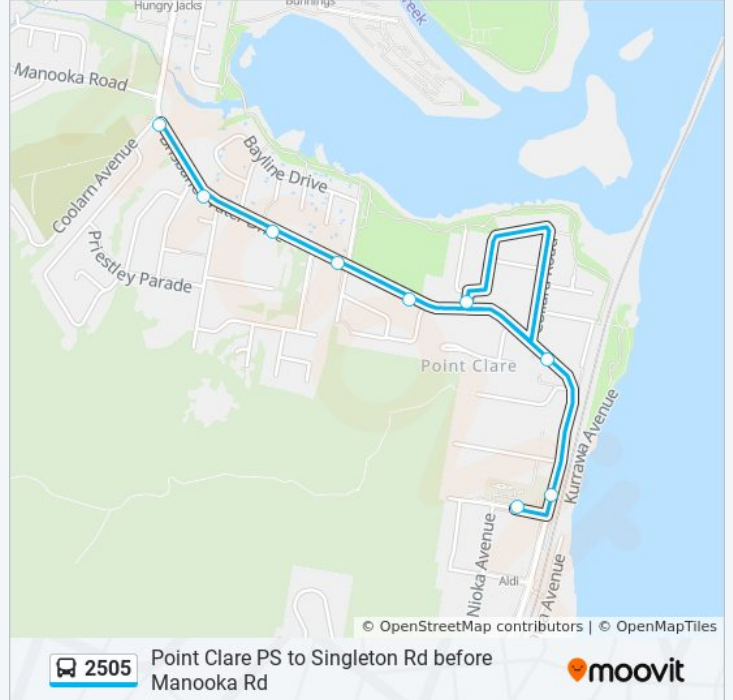

2505 bus time schedules and route maps are available in an offline PDF at moovitapp.com. Use the [Moovit App](#) to see live bus times, train schedule or subway schedule, and step-by-step directions for all public transit in Sydney.

[About Moovit](#) • [MaaS Solutions](#) • [Supported Countries](#) • [Mooviter Community](#)

© 2024 Moovit - All Rights Reserved

Check Live Arrival Times