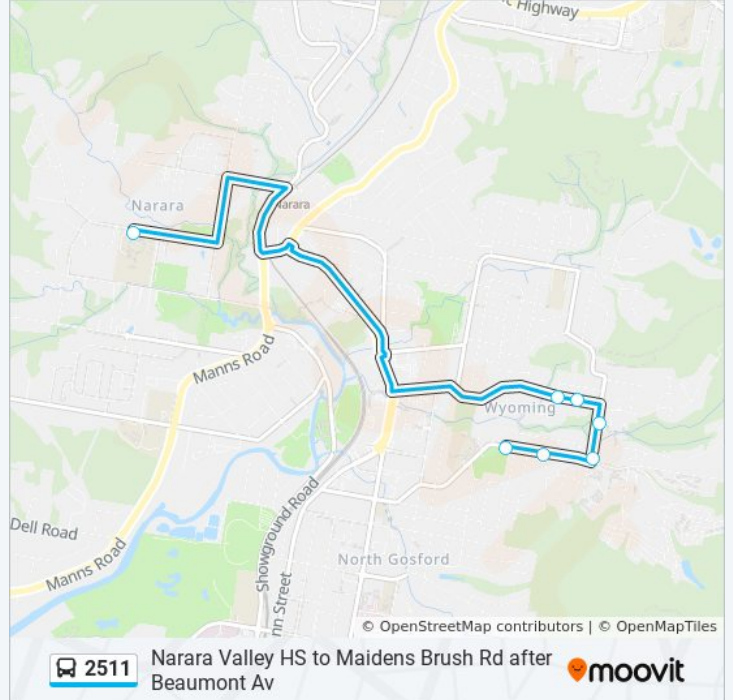

2511 bus time schedules and route maps are available in an offline PDF at moovitapp.com. Use the [Moovit App](#) to see live bus times, train schedule or subway schedule, and step-by-step directions for all public transit in Sydney.

[About Moovit](#) · [MaaS Solutions](#) · [Supported Countries](#) · [Mooviter Community](#)

© 2024 Moovit - All Rights Reserved

Check Live Arrival Times