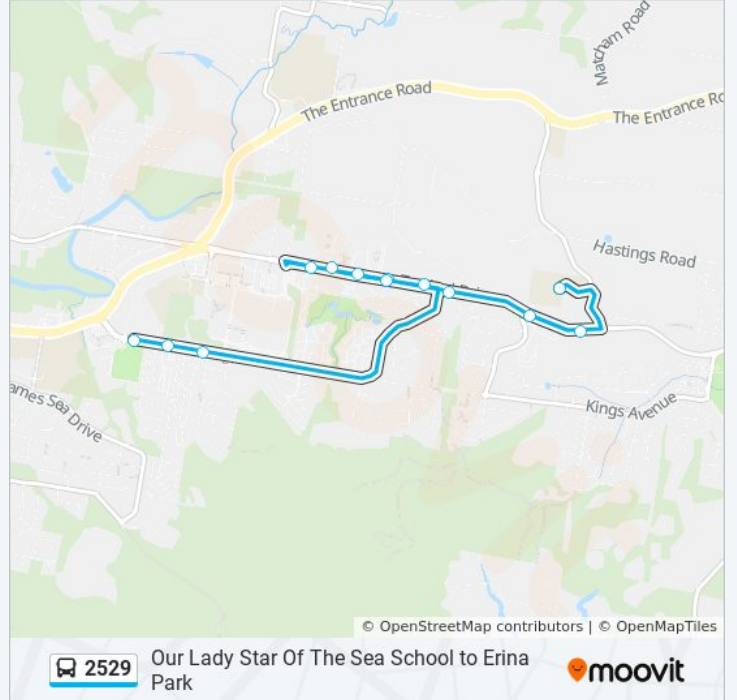

Use the Moovit App to find the closest 2529 bus station near you and find out when is the next 2529 bus arriving.

Direction: Erina

13 stops

[VIEW LINE SCHEDULE](#)

Our Lady Star of the Sea Primary School Terrigal

Terrigal Dr opp Serpentine Rd

Terrigal Dr at Mobbs Rd

Terrigal Dr before Jessie Hurley Dr

548 Terrigal Dr

Terrigal Dr before Tarragal Glen Ave

Matthew John Nursing Home, Terrigal Dr

HammondCare Residential Care, Terrigal Dr

319 Terrigal Dr

Terrigal Dr opp Jesse Hurley Dr

Karalta Rd at Bronzewing Dr

Karalta Rd opp Miranda Ave

Erina Park, Karalta Rd

2529 bus Time Schedule

Erina Route Timetable:

Sunday	Not Operational
Monday	3:00 PM
Tuesday	3:00 PM
Wednesday	3:00 PM
Thursday	3:00 PM
Friday	Not Operational
Saturday	Not Operational

2529 bus Info

Direction: Erina

Stops: 13

Trip Duration: 10 min

Line Summary:

2529 bus time schedules and route maps are available in an offline PDF at moovitapp.com. Use the [Moovit App](#) to see live bus times, train schedule or subway schedule, and step-by-step directions for all public transit in Sydney.