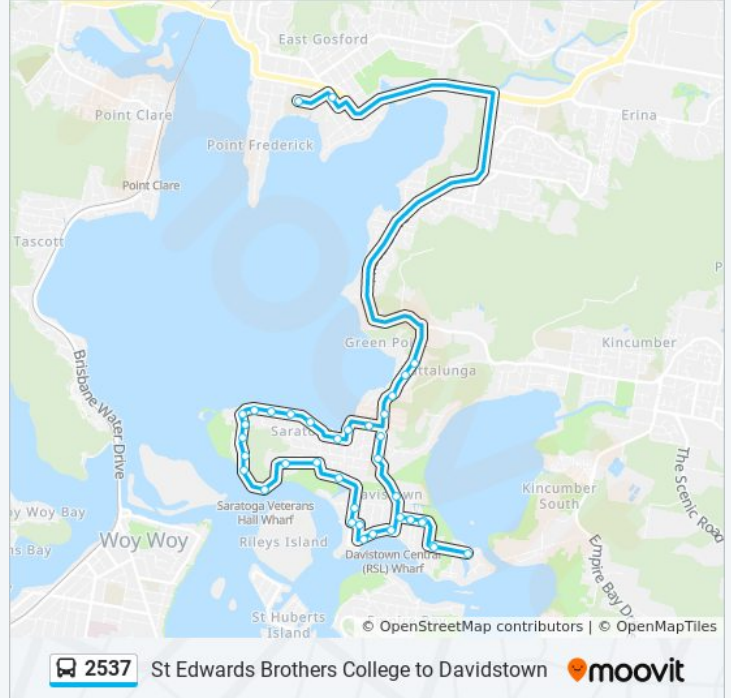

Use the Moovit App to find the closest 2537 bus station near you and find out when is the next 2537 bus arriving.

**Direction: Saratoga**

39 stops

[VIEW LINE SCHEDULE](#)

- St Edwards High School, Russell Drysdale St
- Melbourne St before Adelaide St
- Davistown Rd after Bourke Ave
- 263 Davistown Rd
- Davistown Rd after Elvys Ave
- Davistown Rd at Warilda St
- Jirramba Ave at Morrison St
- Mimosa Ave after Jirramba Ave
- Saratoga Shopping Centre, Village Rd
- Steyne Rd before Boona Lane
- Steyne Rd at View Pde
- Steyne Rd before Brighton Rd
- Steyne Rd after Brighton Rd
- Steyne Rd opp Willaroo Rd
- Steyne Rd opp Willaroo Rd
- Steyne Rd opp Mirian St
- Steyne Rd opp Irwan Cl
- 218 Steyne Rd
- Henderson Rd opp Saratoga Veterans Hall Wharf
- Henderson Rd before Fernview Ave
- Henerson Rd before Brooklyn Rd

**Direction:** Saratoga

**Stops:** 39

**Trip Duration:** 37 min

**Line Summary:**

123 Malinya Rd

Malinya Rd opp Pyang Ave

Malinya Rd at Lintern Ave

Lintern St at Mireen Ave

Paringa Ave after Mireen Ave

Paringa Ave at Jenkins St

Paringa Ave before Davistown Rd

Lilli Pilli St after Davistown Rd

Lilli Pilli St at Davis Ave

Lilli Pilli St opp Illawong Cl

Kincumber Cres after Pine Ave

Kincumber Cr opp Amy St

Kincumber Cres at Magnolia Ave

Lilli Pilli St at Illawong Cl

Lilli Pilli St at Davis Ave

Davistown Rd opp Alloura Waters Retirement Village

Davistown Rd at High St

Davistown Rd at Patrick Cres