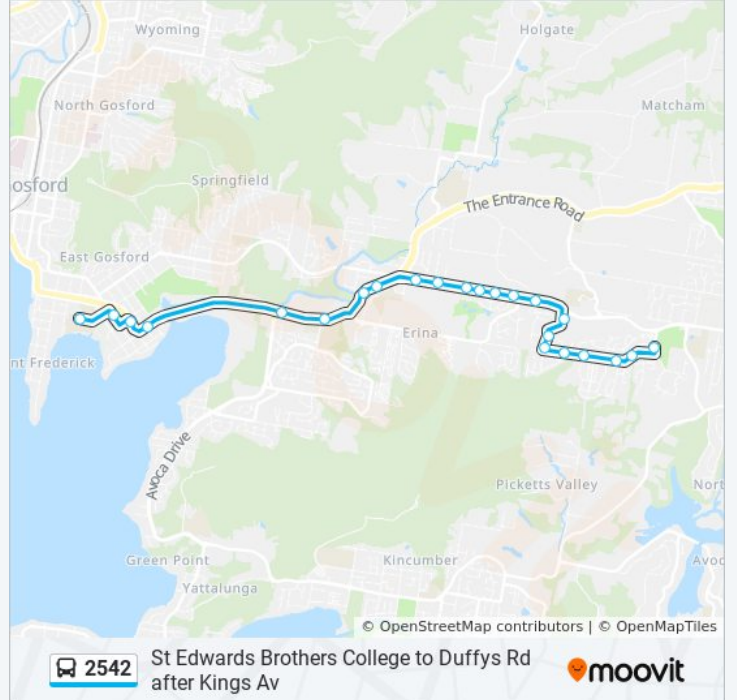

Kings Ave at Sheffield Dr

Duffys Rd opp Breakers Indoor Sports Stadium

2542 bus time schedules and route maps are available in an offline PDF at moovitapp.com. Use the [Moovit App](#) to see live bus times, train schedule or subway schedule, and step-by-step directions for all public transit in Sydney.

[About Moovit](#) • [MaaS Solutions](#) • [Supported Countries](#) • [Mooviter Community](#)

© 2024 Moovit - All Rights Reserved

Check Live Arrival Times