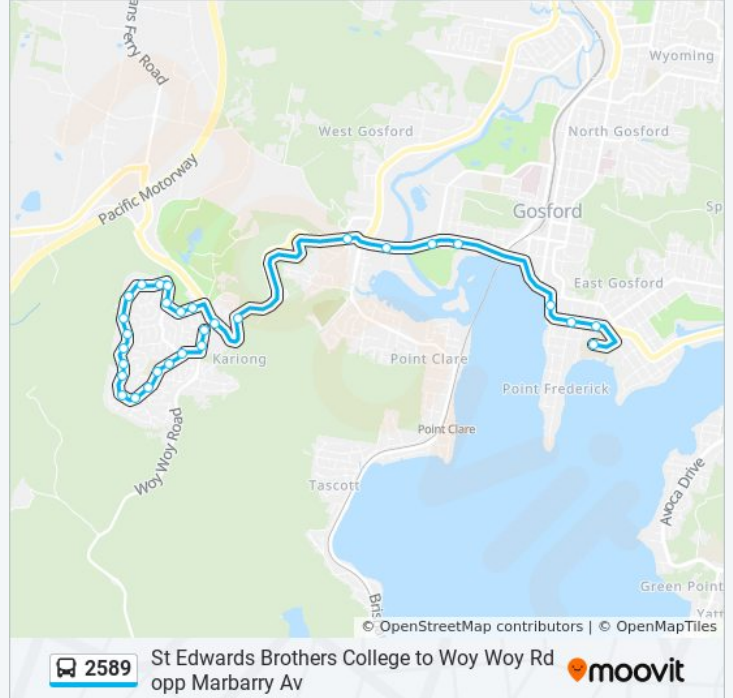

 2589

St Edwards Brothers College to Woy Woy Rd opp Marbarry Av

Get The App

The 2589 bus line St Edwards Brothers College to Woy Woy Rd opp Marbarry Av has one route. For regular weekdays, their operation hours are:

(1) Kariong: 3:13 PM

Use the Moovit App to find the closest 2589 bus station near you and find out when is the next 2589 bus arriving.

**Direction: Kariong**

30 stops

[VIEW LINE SCHEDULE](#)

- St Edwards High School, Russell Drysdale St
- Gosford East Public School, Central Coast Hwy
- Central Coast Hwy at Albany St
- Central Coast Hwy after Masons Pde
- Pacific Hwy opp Hely St
- Pacific Hwy at Racecourse Rd
- Pacific Hwy after Yallambee Ave
- Pacific Hwy after Brisbane Water Dr
- Central Coast Hwy opp 95
- Pacific Hwy at Wakefield Cl
- Curringa Rd after Arunta Ave
- Curringa Rd opp Sansom St
- Mitchell Dr opp Sansom St
- Mitchell Dr opp Kariong Oval
- Langford Dr before Casey Cres
- Langford Dr at Marshall Cl
- Langford Dr at Casey Cres
- Langford Dr at Thurling Ave
- Langford Dr at Carmel Cres
- Langford Dr at Truscott Ave
- Langford Dr at Barclay Cl

**2589 bus Info**

**Direction:** Kariong

**Stops:** 30

**Trip Duration:** 30 min

**Line Summary:**

Langford Dr opp Rees St

Langford Dr opp Portelli Ave

Langford Dr after McCutcheon St

Langford Dr opp Dibden Ave

Kariong Public School, Langford Dr

Langford Dr at Foster Cl

Langford Dr after Mitchell Dr

Woy Woy Rd opp Dandaloo St

Woy Woy Rd opp Marbarry Ave

2589 bus time schedules and route maps are available in an offline PDF at [moovitapp.com](https://moovitapp.com). Use the [Moovit App](#) to see live bus times, train schedule or subway schedule, and step-by-step directions for all public transit in Sydney.