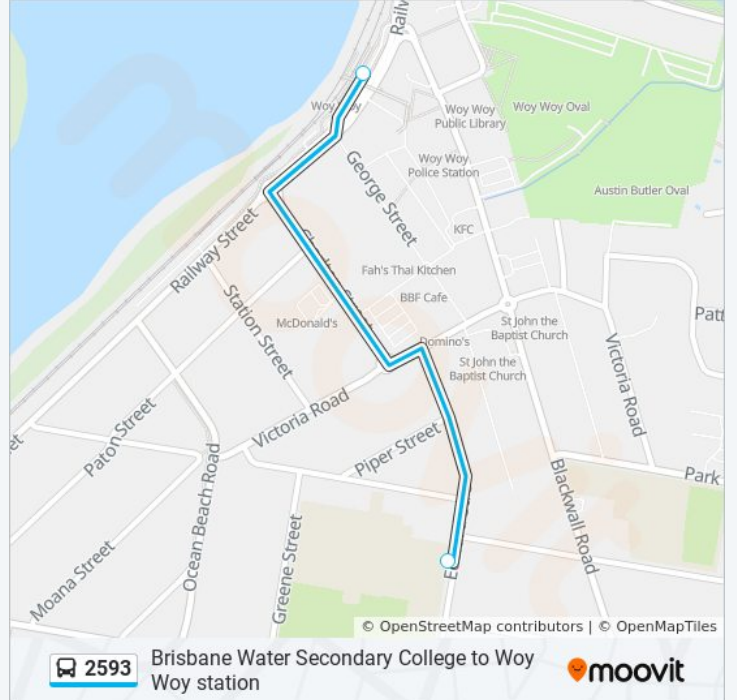

2593

Brisbane Water Secondary College to Woy Woy station

Get The App

The 2593 bus line Brisbane Water Secondary College to Woy Woy station has one route. For regular weekdays, their operation hours are:

(1) Woy Woy: 3:13 PM

Use the Moovit App to find the closest 2593 bus station near you and find out when is the next 2593 bus arriving.

**Direction: Woy Woy**

2 stops

[VIEW LINE SCHEDULE](#)

Brisbane Water Secondary College, Edwards St

Woy Woy Station

**2593 bus Time Schedule**

Woy Woy Route Timetable:

Sunday	Not Operational
Monday	3:13 PM
Tuesday	3:13 PM
Wednesday	3:13 PM
Thursday	3:13 PM
Friday	Not Operational
Saturday	Not Operational

**2593 bus Info**

**Direction:** Woy Woy

**Stops:** 2

**Trip Duration:** 3 min

**Line Summary:**

2593 bus time schedules and route maps are available in an offline PDF at [moovitapp.com](https://moovitapp.com). Use the [Moovit App](#) to see live bus times, train schedule or subway schedule, and step-by-step directions for all public transit in Sydney.