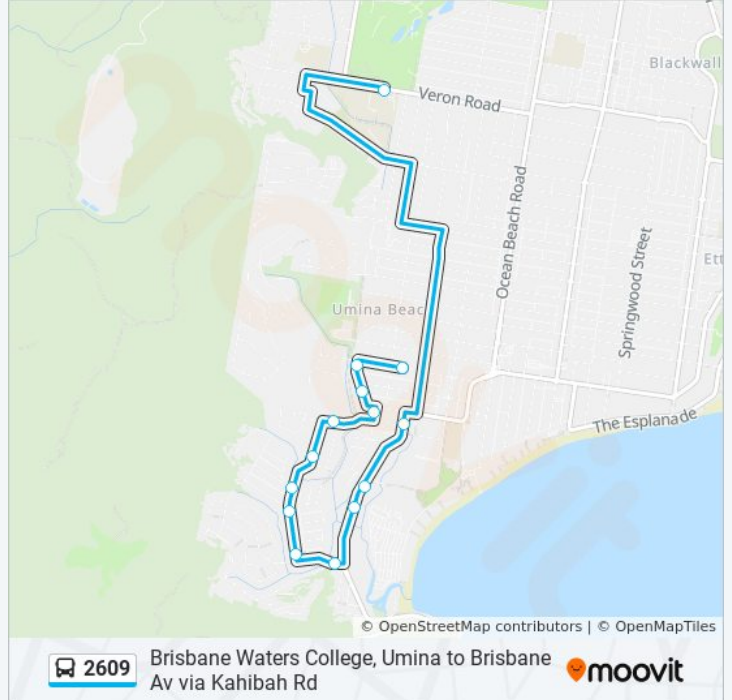

2609

Brisbane Waters College, Umina to Brisbane Av via Kahibah Rd

Get The App

The 2609 bus line Brisbane Waters College, Umina to Brisbane Av via Kahibah Rd has one route. For regular weekdays, their operation hours are:

(1) Umina Beach: 2:50 PM

Use the Moovit App to find the closest 2609 bus station near you and find out when is the next 2609 bus arriving.

Direction: Umina Beach

14 stops

[VIEW LINE SCHEDULE](#)

- Brisbane Secondary College, Veron Rd
- Mt Ettalong Rd opp Calypta Rd
- Mt Ettalong Rd after Etta Rd
- 96 Mt Ettalong Rd
- Cowper Rd at Neera Rd
- Kahibah Rd after Cowper Rd
- Kahibah Rd at Lakeview Pde
- Kallaroo Rd at Stella Rd
- Kallaroo Rd opp Dora Rd
- Calypta Rd at York Rd
- Elanora Rd at Hobart Ave
- Fitzroy St opp Adelaide Ave
- Fitzroy St at Brisbane Ave
- Brisbane Ave after Bathurst St

2609 bus Time Schedule

Umina Beach Route Timetable:

Sunday	Not Operational
Monday	2:50 PM
Tuesday	2:50 PM
Wednesday	2:50 PM
Thursday	2:50 PM
Friday	Not Operational
Saturday	Not Operational

2609 bus Info

Direction: Umina Beach

Stops: 14

Trip Duration: 14 min

Line Summary:

2609 bus time schedules and route maps are available in an offline PDF at moovitapp.com. Use the [Moovit App](#) to see live bus times, train schedule or subway schedule, and step-by-step directions for all public transit in Sydney.