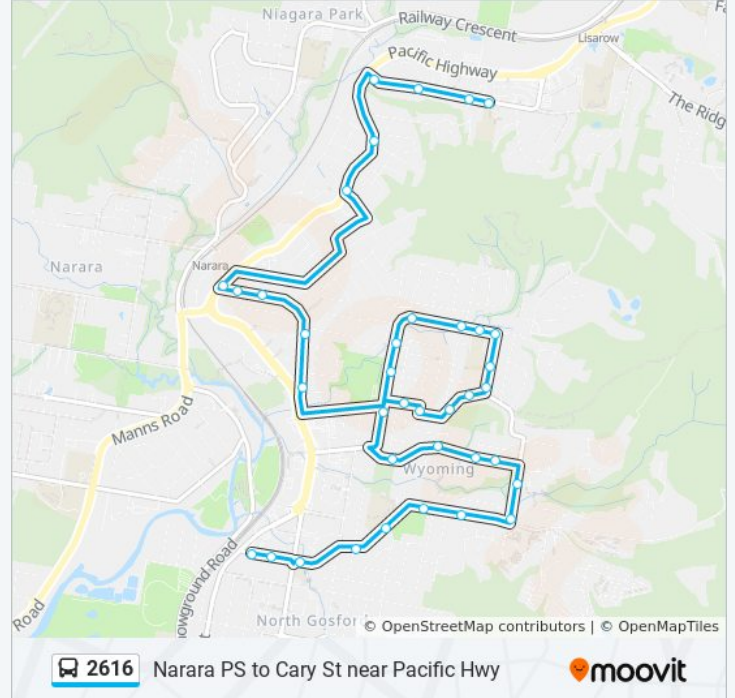

Direction: Wyoming

37 stops

[VIEW LINE SCHEDULE](#)

- Narara Public School, Newling St
- Newling St at Pierce St
- Newling St opp Cristina Ave
- Newling St before Pacific Hwy
- Pacific Hwy at Kent St
- Pacific Hwy at Apanie Ave
- Pacific Hwy at Wyoming Rd
- Wyoming Rd after Pacific Hwy
- 74 Wyoming Rd
- Wyoming Rd opp Angus Ave
- Wyoming Rd at Glencoe Ave
- Robert St after Orange Pde
- Maple St at Malison St
- Malison St at Elizabeth St
- Malison St opp Maranoa St
- Malison St opp Maranosa St
- Malison St after Mindaree Ave
- Malison St at Chamberlain Rd
- Valley View Public School, Chamberlain Rd
- Chamberlain St opp Giselle Ave
- Chamberlain St opp Darryl Rd

Warrawilla Rd at Maidens Brush Rd

Maidens Brush Rd at Japonica Dr

Maidens Brush Oval, Maidens Brush Rd

Maidens Brush Rd opp Wyoming Public School

Maidens Brush Rd at Halcyon St

Our Lady of the Rosary Primary School, Cary St

Cary St after Henry Parry Dr

Cary St before Pacific Hwy

2616 bus time schedules and route maps are available in an offline PDF at moovitapp.com. Use the [Moovit App](#) to see live bus times, train schedule or subway schedule, and step-by-step directions for all public transit in Sydney.