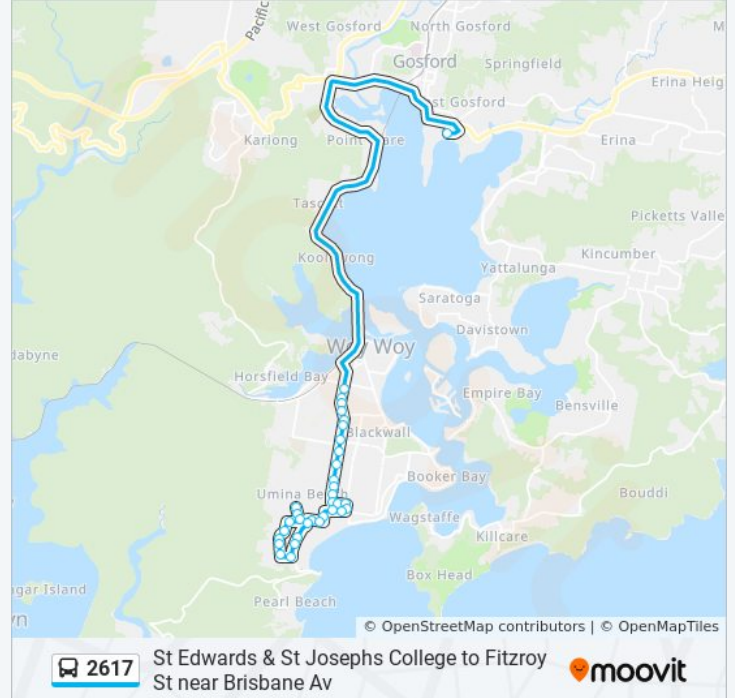

2617

St Edwards & St Josephs College to Fitzroy St near Brisbane Av

Get The App

The 2617 bus line St Edwards & St Josephs College to Fitzroy St near Brisbane Av has one route. For regular weekdays, their operation hours are:

**Stops:** 34

**Trip Duration:** 46 min

**Line Summary:**

Hobart Ave opp Perth St

Mt Ettalong Rd opp Calypta Rd

Mt Ettalong Rd after Etta Rd

96 Mt Ettalong Rd

Cowper Rd at Neera Rd

Kahibah Rd after Cowper Rd

Kahibah Rd at Lakeview Pde

Kallaroo Rd at Stella Rd

Kallaroo Rd opp Dora Rd

Calypta Rd at York Rd

Elanora Rd at Hobart Ave

Fitzroy St opp Adelaide Ave

Fitzroy St at Brisbane Ave