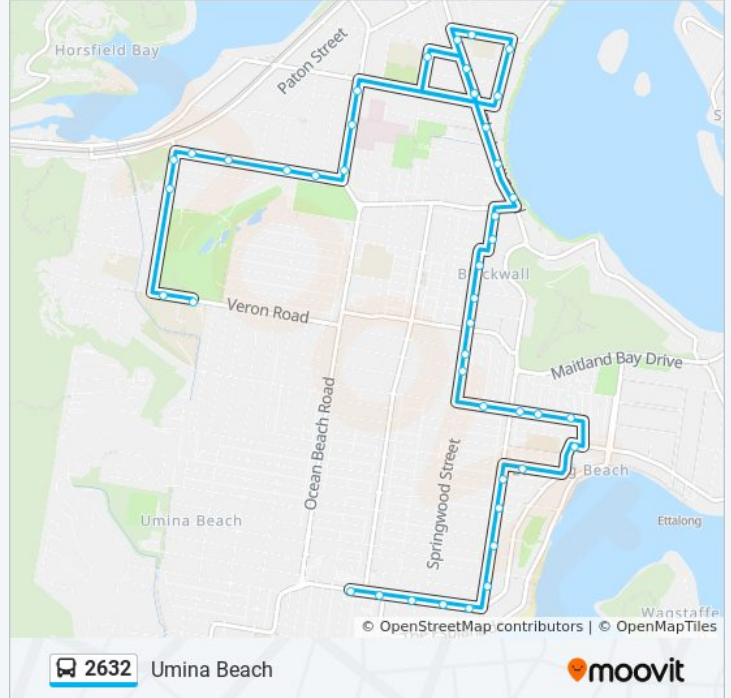

🚌 2632

Umina Beach

Get The App

The 2632 bus line Umina Beach has one route. For regular weekdays, their operation hours are:

(1) Umina Beach: 2:55 PM

Use the Moovit App to find the closest 2632 bus station near you and find out when is the next 2632 bus arriving.

Direction: Umina Beach

44 stops

[VIEW LINE SCHEDULE](#)

- Brisbane Secondary College, Veron Rd
- Veron Rd opp Hillview St
- Hillview St opp Miami Ave
- Hillview St opp Florida Ave
- Dunban Rd after Hillview St
- Dunban Rd after Pratley St
- Dunban Rd opp Everglades Country Club
- Dunban Rd at Angler St
- Ocean Beach Rd after Dunban Rd
- Ocean Beach Rd opp Woy Woy Hospital
- Ocean Beach Rd after Waratah Ave
- Burge Rd after Allfield Rd
- Burge Rd before Park Rd
- Woy Woy Public School, Park Rd
- Woy Woy Public School, Blackwall Rd
- Blackwall Rd before Farnell Rd
- Blackwall Rd before Allfield Rd
- Brisbane Water Secondary College, Edwards St
- Blackwall Rd before Farnell Rd
- Blackwall Rd before Allfield Rd
- Blackwall Rd opp Terry Ave
- Blackwall Rd opp Alpha Rd

Direction: Umina Beach

Stops: 44

Trip Duration: 35 min

Line Summary:

Blackwall Rd opp McMasters Rd
Dunmore St after McMasters Rd
Dunmore St after Wyoming St
Springwood St at Wallaby St
Springwood St before Gallipoli Ave
Springwood St opp Winifred Ave
Springwood St opp Gwendolen Ave
Bourke Rd after Collareen St
Bourke Rd after Barrenjoey Rd
Bourke Rd after Coolabah St
Bourke Rd at Myall St
Ocean View Rd at Broken Bay Rd
Beach St opp Lorinya Ave
Barrenjoey Rd at Ridge St
Barrenjoey Rd after Bangalow St
Barrenjoey Rd after Lagoon St
Barrenjoey Rd opp Warrah St
West St after Barrenjoey Rd
West St opp Springwood St
West St at Augusta St
West St opp Leslie St
West St opp Umina Beach Library