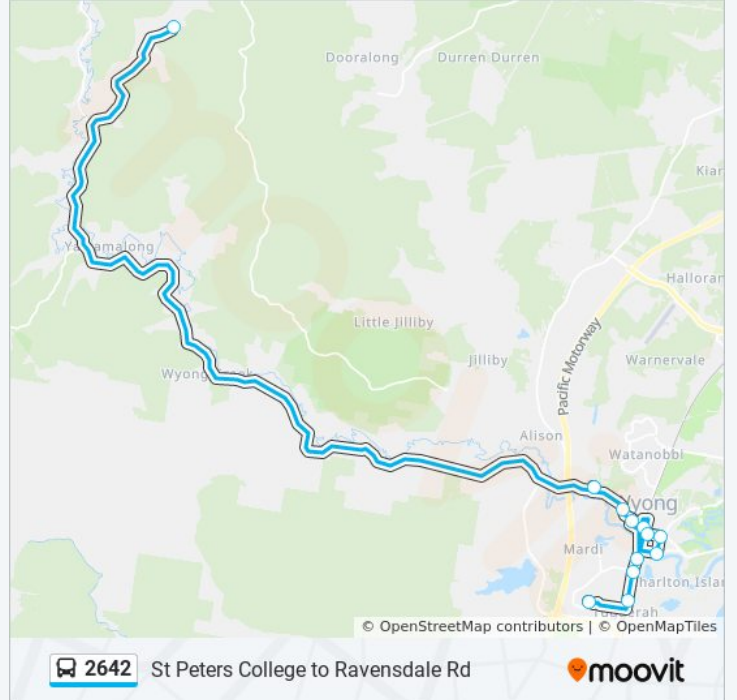

🚌 2642

St Peters College to Ravensdale Rd

Get The App

The 2642 bus line St Peters College to Ravensdale Rd has one route. For regular weekdays, their operation hours are:

(1) Ravensdale: 3:15 PM

Use the Moovit App to find the closest 2642 bus station near you and find out when is the next 2642 bus arriving.

Direction: Ravensdale

16 stops

[VIEW LINE SCHEDULE](#)

- St Peters (Corpus Christi)
- Pacific Hwy after Mildon Rd
- Pacific Hwy at Johnson Rd
- Pacific Hwy after South Tacoma Rd
- Warner Ave opp Byron St
- Warner Ave opp Marathon St
- St Cecilia's Primary School, Panonia Rd
- Wyang Station, Stand A
- Margaret St at Alison Rd
- Wyang High School, Alison Rd
- Wyang Christian Community School, Alison Rd
- Yarramalong Rd at Old Maitland Rd
- Yarramalong Rd at Lauffs Lane
- Yarramalong Rd opp Boyds Lane
- Yarramalong Rd at Bunning Creek Rd
- 362 Ravensdale Rd

2642 bus Time Schedule

Ravensdale Route Timetable:

Sunday	Not Operational
Monday	3:15 PM
Tuesday	3:15 PM
Wednesday	3:15 PM
Thursday	3:15 PM
Friday	Not Operational
Saturday	Not Operational

2642 bus Info

Direction: Ravensdale

Stops: 16

Trip Duration: 74 min

Line Summary:

2642 bus time schedules and route maps are available in an offline PDF at moovitapp.com. Use the [Moovit App](#) to see live bus times, train schedule or subway schedule, and step-by-step directions for all public transit in Sydney.