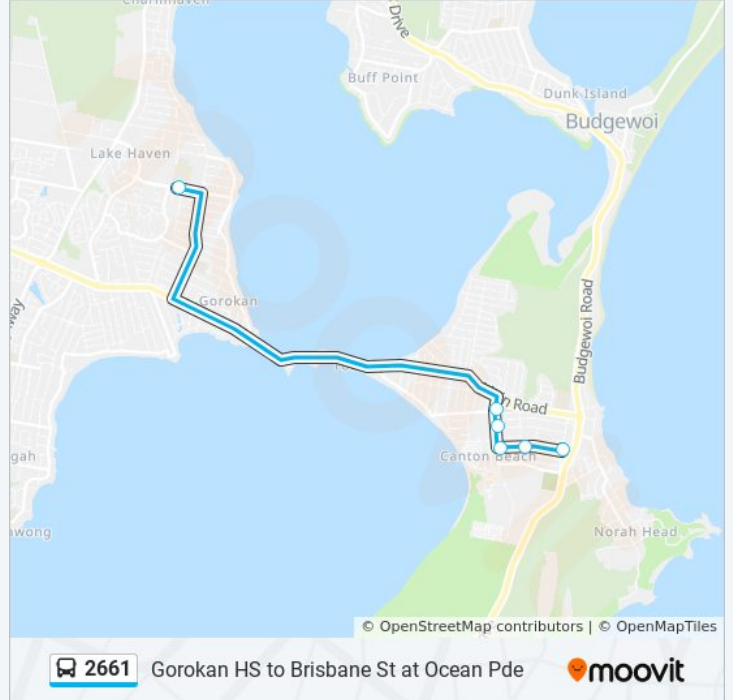

2661

Gorokan HS to Brisbane St at Ocean Pde

Get The App

The 2661 bus line Gorokan HS to Brisbane St at Ocean Pde has one route. For regular weekdays, their operation hours are:

(1) Noraville: 2:40 PM

Use the Moovit App to find the closest 2661 bus station near you and find out when is the next 2661 bus arriving.

Direction: Noraville

6 stops

[VIEW LINE SCHEDULE](#)

Gorokan High School, Goobarabah Ave

Toukley Public School, Evans St

Evans Rd opp Harry Moore Oval

Ocean Pde at Evans Rd

Ocean Pde at Michele Ave

Brisbane St at Ocean Pde

2661 bus Time Schedule

Noraville Route Timetable:

Sunday	Not Operational
Monday	2:40 PM
Tuesday	2:40 PM
Wednesday	2:40 PM
Thursday	Not Operational
Friday	Not Operational
Saturday	Not Operational

2661 bus Info

Direction: Noraville

Stops: 6

Trip Duration: 17 min

Line Summary:

2661 bus time schedules and route maps are available in an offline PDF at moovitapp.com. Use the [Moovit App](#) to see live bus times, train schedule or subway schedule, and step-by-step directions for all public transit in Sydney.