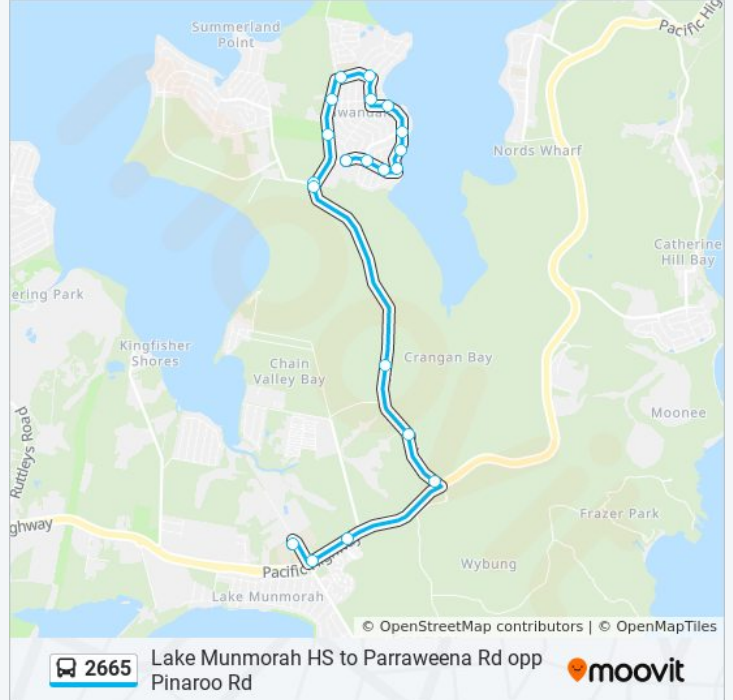

 2665

Lake Munmorah HS to Parraweena Rd opp Pinaroo Rd

Get The App

The 2665 bus line Lake Munmorah HS to Parraweena Rd opp Pinaroo Rd has one route. For regular weekdays, their operation hours are:

(1) Gwandalan: 2:10 PM

Use the Moovit App to find the closest 2665 bus station near you and find out when is the next 2665 bus arriving.

Direction: Gwandalan

20 stops

[VIEW LINE SCHEDULE](#)

Lake Munmorah High School, Carters Rd

Parraweena Rd at Moonah Pl

Parraweena Rd opp Aldinga Rd

Parraweena Rd opp Pinaroo Rd

2665 bus Time Schedule

Gwandalan Route Timetable:

Sunday	Not Operational
Monday	Not Operational
Tuesday	2:10 PM
Wednesday	2:10 PM
Thursday	2:10 PM
Friday	Not Operational
Saturday	Not Operational

2665 bus Info

Direction: Gwandalan

Stops: 20

Trip Duration: 21 min

Line Summary:

2665 bus time schedules and route maps are available in an offline PDF at moovitapp.com. Use the [Moovit App](#) to see live bus times, train schedule or subway schedule, and step-by-step directions for all public transit in Sydney.