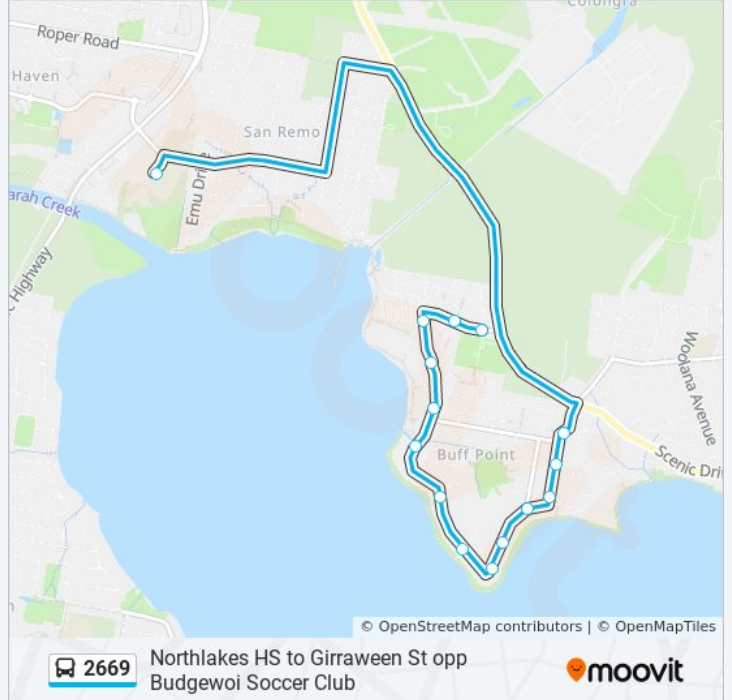

2669

Northlakes HS to Girraween St opp Budgewoi Soccer Club

Get The App

The 2669 bus line Northlakes HS to Girraween St opp Budgewoi Soccer Club has one route. For regular weekdays, their operation hours are:

(1) Buff Point: 2:35 PM

Use the Moovit App to find the closest 2669 bus station near you and find out when is the next 2669 bus arriving.

Direction: Buff Point

15 stops

[VIEW LINE SCHEDULE](#)

Northlakes High School, Brava Ave
Narambi Rd at Nacooma Rd
Nacooma Rd after Narambi Rd
Nacooma Rd before Buff Point Ave
Buff Point Ave opp Bruce Rd
98 Buff Point Ave
122 Buff Point Ave
Buff Point Ave at Matumba Rd
Buff Point Ave before Moola Rd
Buff Point Ave opp Karangal Cres
Buff Point Ave after Narambi Rd
Buff Point Ave opp Parton Cl
Lakeland Park Village, Buff Point Ave
Girraween St opp Kula Cl
Girraween St opp Budgewoi Soccer Club

2669 bus Info**Direction:** Buff Point**Stops:** 15**Trip Duration:** 16 min**Line Summary:**

2669 bus time schedules and route maps are available in an offline PDF at moovitapp.com. Use the [Moovit App](#) to see live bus times, train schedule or subway schedule, and step-by-step directions for all public transit in Sydney.