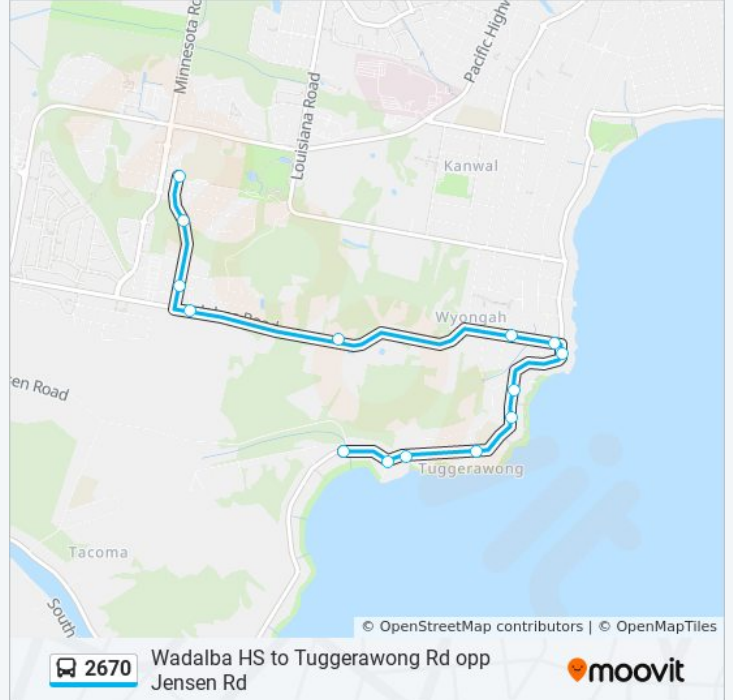

2670 bus time schedules and route maps are available in an offline PDF at moovitapp.com. Use the [Moovit App](#) to see live bus times, train schedule or subway schedule, and step-by-step directions for all public transit in Sydney.

[About Moovit](#) • [MaaS Solutions](#) • [Supported Countries](#) • [Mooviter Community](#)

© 2024 Moovit - All Rights Reserved

Check Live Arrival Times