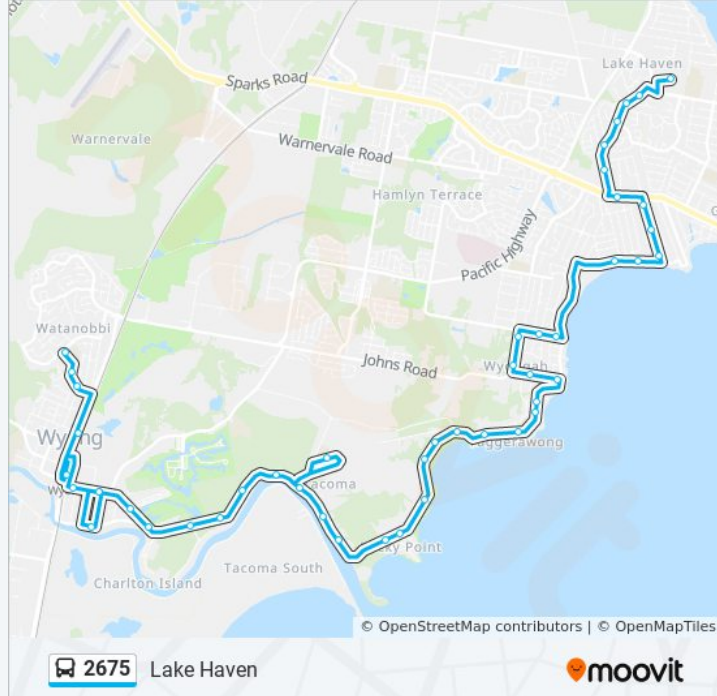

Direction: Lake Haven

47 stops

[VIEW LINE SCHEDULE](#)

Mataram Rd opp Little Coast Kids Wyong

Cutler Shopping Centre, Cutler Dr

Cutler Dr opp Harvey St

Pacific Hwy opp North Rd

Wyong Station, Stand A

Warner Ave opp Byron St

Warner Ave opp Marathon St

St Cecilia's Primary School, Panonia Rd

Warner Ave opp Marathon St

Meander Village, Boyce Ave

Boyce Ave after McDonagh Rd

Mcdonagh Rd opp Lewis Ave

McDonagh Rd opp 73

Kilpa Rd before Wahroonga Rd

Wahroonga Rd at Springall Ave

Wahroonga Rd after Stanley St

Marks Rd before Jacqueline Ave

Marks Rd at Arlington St

Howelston Rd after Marks Rd

Howelston Rd opp Pipe Lane

Howelston Rd before Balmoral Dr

Wallarah Rd after Arlington St

Wyong Rugby League Club, Lake Haven Dr

Lake Haven Dr before Lyle St

Lake Haven Dr opp Gorokan Dr

Lake Haven Dr after Bensley Cl

Lake Haven Dr opp Alisa Cl

Lake Haven Centre, Stand 6