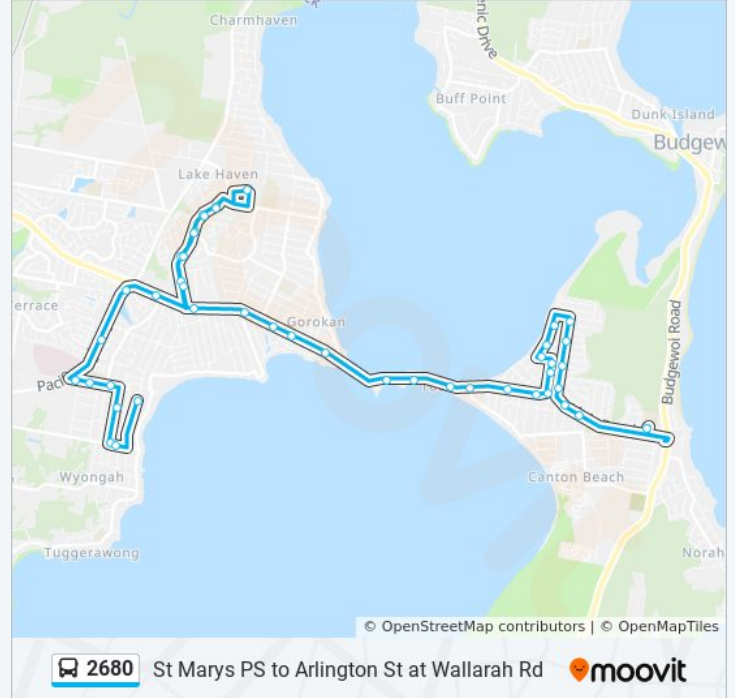

Use the Moovit App to find the closest 2680 bus station near you and find out when is the next 2680 bus arriving.

**Direction: Gorokan**

45 stops

[VIEW LINE SCHEDULE](#)

- St Mary's Toukley Catholic Primary School
- Main Rd at Ray St
- Main Rd at Hedor St
- Fravent St opp Hammond Rd
- Fravent St opp Glenlake Ave
- Fravent St before Fourth Ave
- Fravent St at Sixth Ave
- Leonard Ave at Fifth Ave
- Leonard Ave after Third Ave
- First Ave after Leonard Ave
- Norman St after First Ave
- Norman St opp Alice Pde
- Toukley Fire Station, Norman St
- Main Rd after Holmes Ave
- Toukley Shopping Plaza, Main Rd
- Main Rd at Dunleigh St
- Main Rd at Cross St
- 73A Main Rd
- Main Rd at Viewpoint Dr
- Walarah Bay Recreation Club, Wallarah Rd
- Walarah Rd opp Wallarah Bay Medical Centre

**Stops:** 45

**Trip Duration:** 36 min

**Line Summary:**

Wallarah Rd opp Edith St

Wallarah Rd opp John St

Wallarah Rd after Arlington St

Wyong Rugby League Club, Lake Haven Dr

Lake Haven Dr before Lyle St

Lake Haven Dr opp Wyong Rugby League Club

Kanwal Village Shops, Wallarah Rd

Pacific Hwy after Wallarah Rd

691 Pacific Hwy

Tuggerah Lakes Private Hospital, Cragie Ave

Kanwal Public School, Cragie Ave

Craigie Ave opp Dalton Ave

Swan St before Dorset St

Swan St at Wahrenonga Rd

Wahrenonga Rd at Springall Ave

Stanley St before Sterling Ave

2680 bus time schedules and route maps are available in an offline PDF at [moovitapp.com](https://moovitapp.com). Use the [Moovit App](#) to see live bus times, train schedule or subway schedule, and step-by-step directions for all public transit in Sydney.