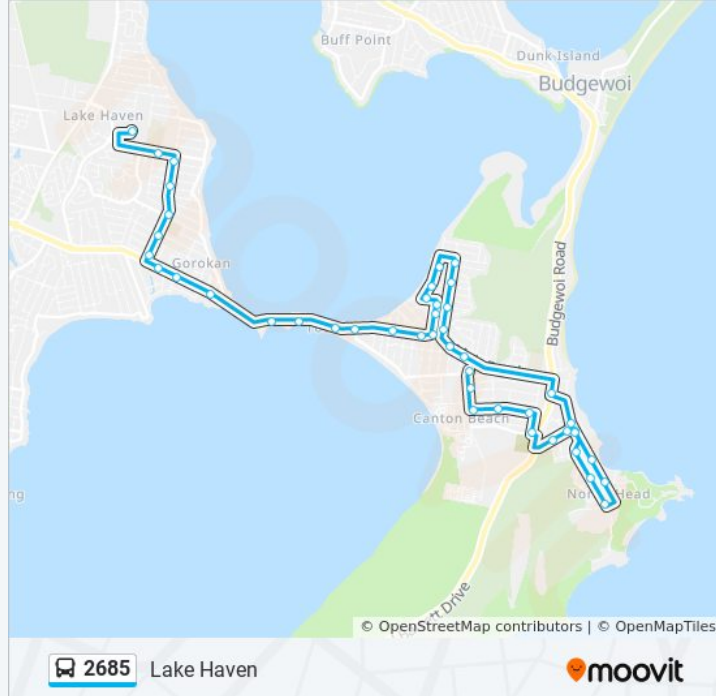

Direction: Lake Haven

45 stops

[VIEW LINE SCHEDULE](#)

- Toukley Public School, Evans St
- Evans Rd opp Harry Moore Oval
- Ocean Pde at Evans Rd
- Ocean Pde at Michele Ave
- Ocean Pde before Brisbane St
- Brisbane St at Rowena St
- Denison St after Kendall Cres
- Denison St after Kendall Cres
- Bungary Rd opp Denison St
- Bungary Rd at View St
- Bungary Rd before Maitland St
- Soldiers Point Dr at Victoria St
- Soldiers Point Dr after Lawson St
- Soldiers Point Dr after Budgerie St
- Bungary Rd at Paterson St
- Bungary Rd opp Henderson St
- Wilfred Barrett Dr opp Bungary Rd
- Main Rd at Ray St
- Main Rd at Hedor St
- Fravent St opp Hammond Rd
- Fravent St opp Glenlake Ave
- Fravent St before Fourth Ave

Stops: 45

Trip Duration: 35 min

Line Summary:

Fravent St at Sixth Ave

Leonard Ave at Fifth Ave

Leonard Ave after Third Ave

First Ave after Leonard Ave

Norman St after First Ave

Wallarah Bay Recreation Club, Wallarah Rd

Wallarah Rd opp Wallarah Bay Medical Centre

Wallarah Rd opp Edith St

Dudley St after Wallarah Rd

Dudley St at Ocean View Rd

Dudley St at Robson Ave

Dudley St at Merrendale Ave

Dudley St at Melrose Ave

Goobarabah Ave opp Gorokan High School

Lake Haven Centre, Stand 6

2685 bus time schedules and route maps are available in an offline PDF at moovitapp.com. Use the [Moovit App](#) to see live bus times, train schedule or subway schedule, and step-by-step directions for all public transit in Sydney.