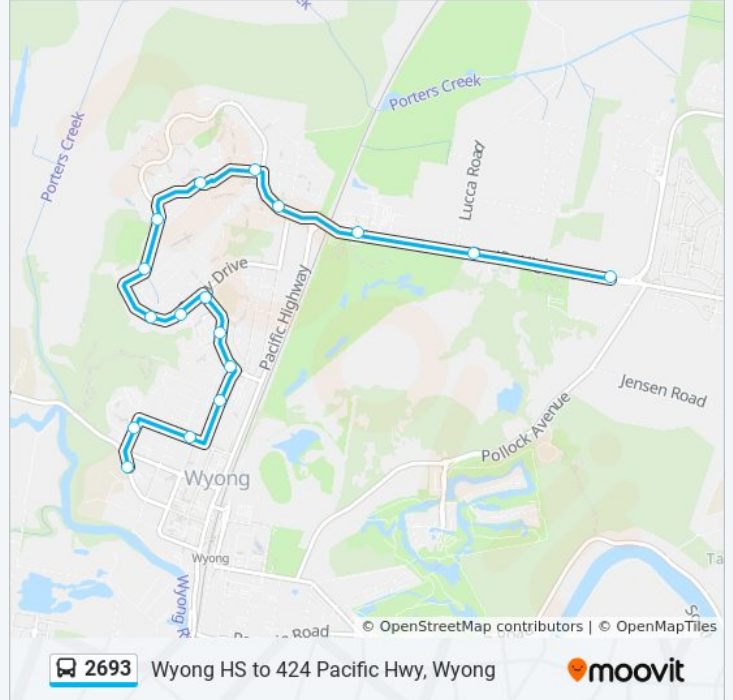

 2693

Wyong HS to 424 Pacific Hwy, Wyong

Get The App

The 2693 bus line Wyong HS to 424 Pacific Hwy, Wyong has one route. For regular weekdays, their operation hours are:

(1) Wyong: 3:41 PM

Use the Moovit App to find the closest 2693 bus station near you and find out when is the next 2693 bus arriving.

Direction: Wyong

17 stops

[VIEW LINE SCHEDULE](#)

- Wyong High School, Alison Rd
- TAFE Hunter, Porter St
- North Rd after Chapman Ave
- Owen Ave opp Ingram St
- Cutler Dr at Harvey St
- Cutler Dr opp Cutler Shopping Centre
- Cutler Dr opp Wyong Public School
- Casey Dr opp Somers Dr
- 86 Casey Dr
- Watanobbi Oval, Del'Isle Dr
- Del'Isle Drive Community Centre, Del'Isle Dr
- Guardian Rd opp Forster Ave
- Guardian Rd opp Watanobbi Community Centre
- Brittania Dr opp The Grove
- Pacific Hwy opp Wyong Golf Club
- Pacific Hwy after Lucca Rd
- Pacific Hwy opp Johns Rd

2693 bus Time Schedule

Wyong Route Timetable:

Sunday	Not Operational
Monday	3:41 PM
Tuesday	3:41 PM
Wednesday	3:41 PM
Thursday	3:41 PM
Friday	Not Operational
Saturday	Not Operational

2693 bus Info

Direction: Wyong

Stops: 17

Trip Duration: 15 min

Line Summary:

2693 bus time schedules and route maps are available in an offline PDF at moovitapp.com. Use the [Moovit App](#) to see live bus times, train schedule or subway schedule, and step-by-step directions for all public transit in Sydney.