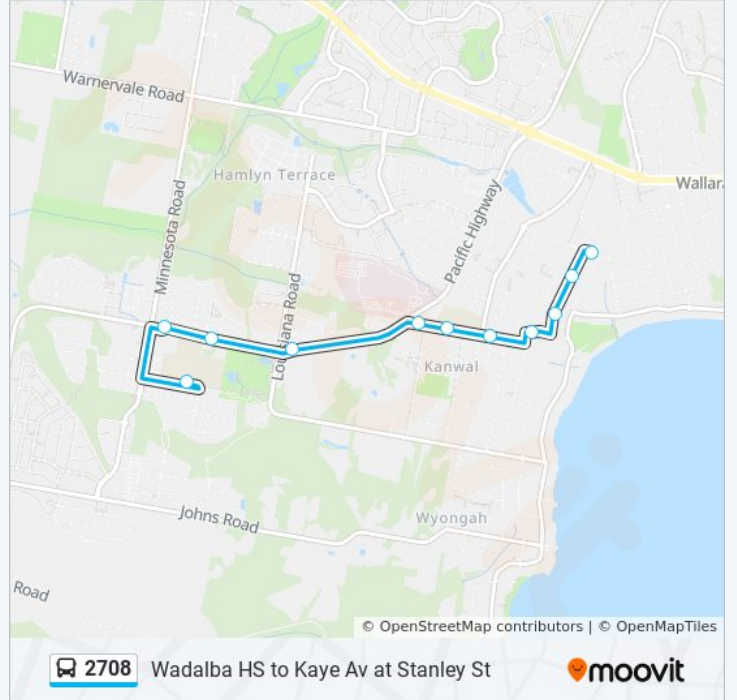

2708

Wadalba HS to Kaye Av at Stanley St

Get The App

The 2708 bus line Wadalba HS to Kaye Av at Stanley St has one route. For regular weekdays, their operation hours are:

(1) Kanwal: 2:35 PM

Use the Moovit App to find the closest 2708 bus station near you and find out when is the next 2708 bus arriving.

**Direction: Kanwal**

11 stops

[VIEW LINE SCHEDULE](#)

- Wadalba High School, Van Stappen Rd
- Pacific Hwy after Minnesota Rd
- 596 Pacific Hwy
- Pacific Hwy after Louisiana Rd
- Tuggerah Lakes Private Hospital, Cragie Ave
- Kanwal Public School, Cragie Ave
- Craigie Ave opp Dalton Ave
- Stelling Ave after Blackford Ave
- Stanley St at Phyllis Ave
- Stanley St before Kaye Ave
- Kaye Ave opp Donald Ave

**2708 bus Time Schedule**

Kanwal Route Timetable:

Sunday	Not Operational
Monday	2:35 PM
Tuesday	2:35 PM
Wednesday	2:35 PM
Thursday	2:35 PM
Friday	Not Operational
Saturday	Not Operational

**2708 bus Info**

**Direction:** Kanwal

**Stops:** 11

**Trip Duration:** 10 min

**Line Summary:**

2708 bus time schedules and route maps are available in an offline PDF at [moovitapp.com](https://moovitapp.com). Use the [Moovit App](#) to see live bus times, train schedule or subway schedule, and step-by-step directions for all public transit in Sydney.