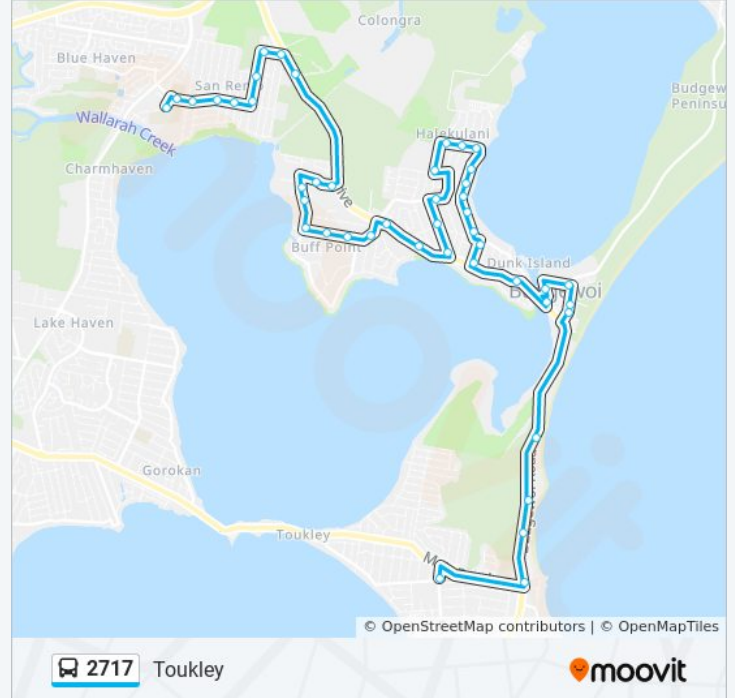

2717 bus Info

Direction: Toukley

Stops: 45

Trip Duration: 40 min

Line Summary:

Budgewoi Public School, Lukela Ave

Woolana Ave after Ulana Ave

Lilo Ave before Kalele Ave

Lilo Ave at Manoa Rd

Lilo Ave before Sunrise Ave

Sunrise Ave opp Ulana Ave

83 Sunrise Ave

Sunrise Ave opp Lukela Ave

43 Sunrise Ave

Sunrise Ave before Natuna Ave

Noela Pl opp Elua Ave

Noela Pl opp Halekulani Oval

Scenic Dr at Webster Ave

Budgewoi Cir before Ocean St

Lake St before Weemala St

Weemala St before Mimosa Rd

Ourringo St at Ocean St

Ourringo St before Boomerang St

The Lakes Surf Life Saving Club, Budgewoi Rd

Budgewoi Rd after Werepi St

Budgewoi Rd before Elizabeth Dr

Budgewoi Rd before Main Rd

Toukley Public School, Evans St

2717 bus time schedules and route maps are available in an offline PDF at moovitapp.com. Use the [Moovit App](#) to see live bus times, train schedule or subway schedule, and step-by-step directions for all public transit in Sydney.