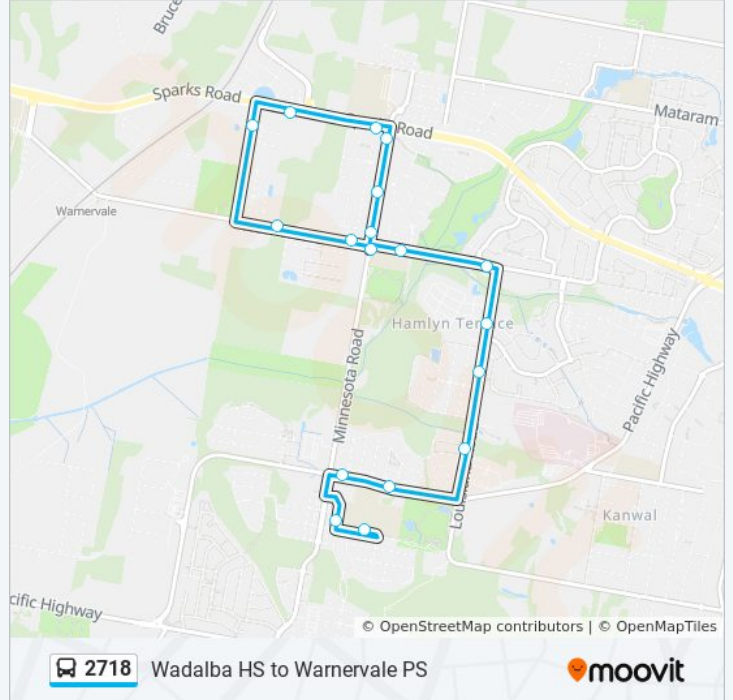

2718

Wadalba HS to Warnervale PS

Get The App

The 2718 bus line Wadalba HS to Warnervale PS has one route. For regular weekdays, their operation hours are: (1) Hamlyn Terrace: 2:45 PM
Use the Moovit App to find the closest 2718 bus station near you and find out when is the next 2718 bus arriving.

Direction: Hamlyn Terrace

17 stops

[VIEW LINE SCHEDULE](#)

- Wadalba High School, Van Stappen Rd
- Orchid Way opp Wadalba Community School
- Minnesota Rd after Pacific Hwy
- Fairmont Bvd before Rushmore Pl
- Louisiana Rd after Fairmont Bvd
- Louisiana Rd opp 66
- Louisiana Rd at Gleeson Pde
- Warnervale Rd opp Monarch Dr
- Warnervale Public School, Warnervale Rd
- Minnesota Rd after Warnervale Rd
- Minnesota Rd after Flakes Way
- Our Lady Of Loreto Gardens, Minnesota Rd
- Our Lady Of Loreto Gardens, Minnesota Rd
- Sparks Rd before Virginia Rd
- Warnervale Rd after Virginia Rd
- Warnervale Rd before Minnesota Rd
- Warnervale Public School, Minesota Rd

2718 bus Time Schedule

Hamlyn Terrace Route Timetable:

Sunday	Not Operational
Monday	2:45 PM
Tuesday	2:45 PM
Wednesday	2:45 PM
Thursday	2:45 PM
Friday	Not Operational
Saturday	Not Operational

2718 bus Info

Direction: Hamlyn Terrace

Stops: 17

Trip Duration: 16 min

Line Summary:

2718 bus time schedules and route maps are available in an offline PDF at moovitapp.com. Use the [Moovit App](#) to see live bus times, train schedule or subway schedule, and step-by-step directions for all public transit in Sydney.