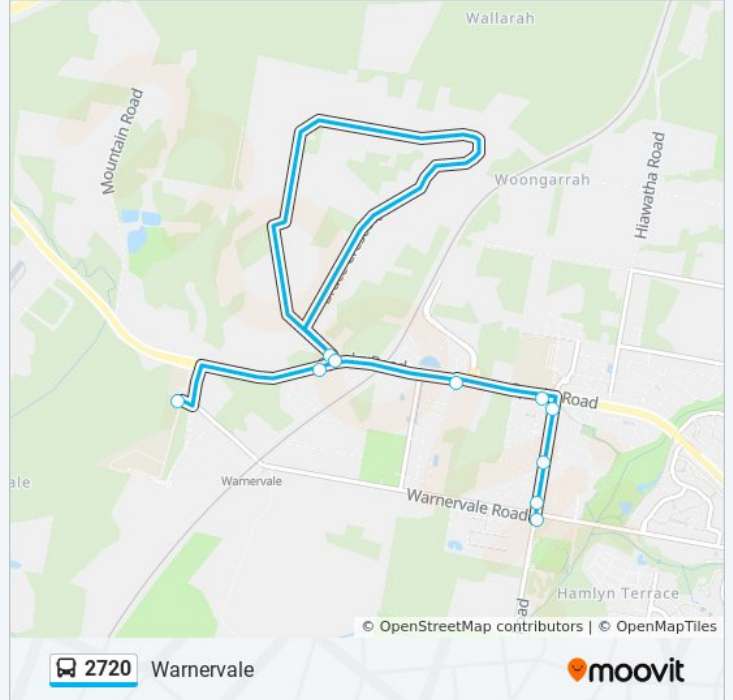

 2720

Warnervale

Get The App

The 2720 bus line Warnervale has one route. For regular weekdays, their operation hours are:

(1) Warnervale: 3:10 PM

Use the Moovit App to find the closest 2720 bus station near you and find out when is the next 2720 bus arriving.

Direction: Warnervale

10 stops

[VIEW LINE SCHEDULE](#)

Warnervale Public School, Minesota Rd
Minnesota Rd after Warnervale Rd
Minnesota Rd after Flakes Way
Our Lady Of Loreto Gardens, Minnesota Rd
Our Lady Of Loreto Gardens, Minnesota Rd
Sparks Rd before Virginia Rd
Bruce Cres after Sparks Rd
Bruce Cres at Sparks Rd
Sparks Rd opp Bruce Cres
Lakes Grammar Junior School

2720 bus Time Schedule

Warnervale Route Timetable:

Sunday	Not Operational
Monday	Not Operational
Tuesday	3:10 PM
Wednesday	3:10 PM
Thursday	3:10 PM
Friday	Not Operational
Saturday	Not Operational

2720 bus Info

Direction: Warnervale

Stops: 10

Trip Duration: 15 min

Line Summary:

2720 bus time schedules and route maps are available in an offline PDF at moovitapp.com. Use the [Moovit App](#) to see live bus times, train schedule or subway schedule, and step-by-step directions for all public transit in Sydney.