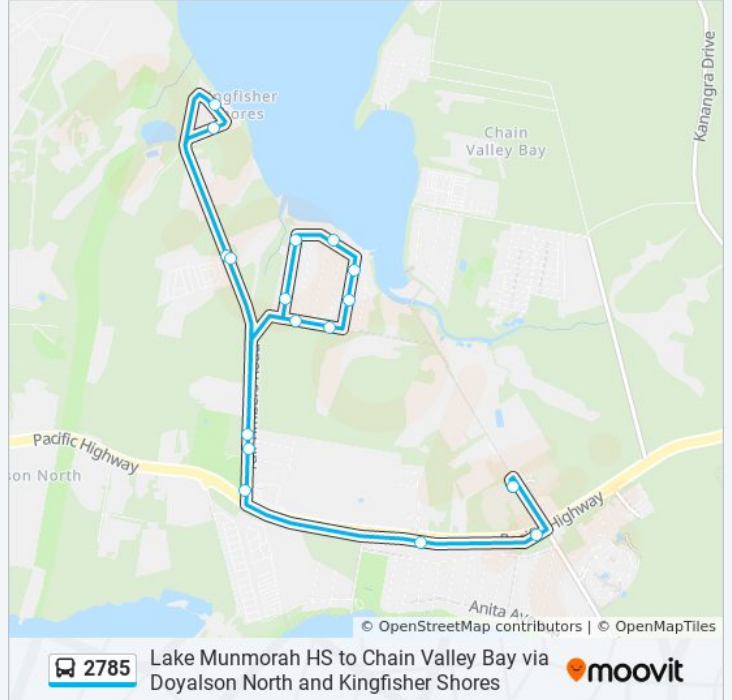

## Lake Munmorah HS to Chain Valley Bay via Doyalson North and Kingfisher Shores

Get The App

The 2785 bus line Lake Munmorah HS to Chain Valley Bay via Doyalson North and Kingfisher Shores has one route. For regular weekdays, their operation hours are:

(1) Doyalson North: 2:10 PM

Use the Moovit App to find the closest 2785 bus station near you and find out when is the next 2785 bus arriving.

### Direction: Doyalson North

17 stops

[VIEW LINE SCHEDULE](#)

- Lake Munmorah High School, Carters Rd
- Pacific hwy opp Lake Munmorah Public School
- Pacific Hwy at Boronia Rd
- Tall Timbers Rd opp Lake Munmorah Shopping Centre
- Tall Timbers Rd opp Deakin Ave
- Macquarie Shores Home Village, Tall Timbers Rd
- Lakeshore Ave opp Morotai Ave
- Karoola Ave opp Morotai Ave
- Tall Timbers Rd opp Macquarie Shores Home Village
- Ivy Ave after Scaysbrook Ave
- Ivy Ave at Lloyd Ave
- Lloyd Ave opp Lloyd Avenue Shops
- Elabana Ave after Lloyd Ave
- Elabana Ave before Scaysbrook Ave
- Chain Valley Bay Community Hall, Scaysbrook Ave
- Scaysbrook Ave opp Leumeah Ave
- Tall Timbers Rd after Deakin Ave

### 2785 bus Info

**Direction:** Doyalson North

**Stops:** 17

**Trip Duration:** 21 min

**Line Summary:**

2785 bus time schedules and route maps are available in an offline PDF at [moovitapp.com](https://moovitapp.com). Use the [Moovit App](#) to see live bus times, train schedule or subway schedule, and step-by-step directions for all public transit in Sydney.