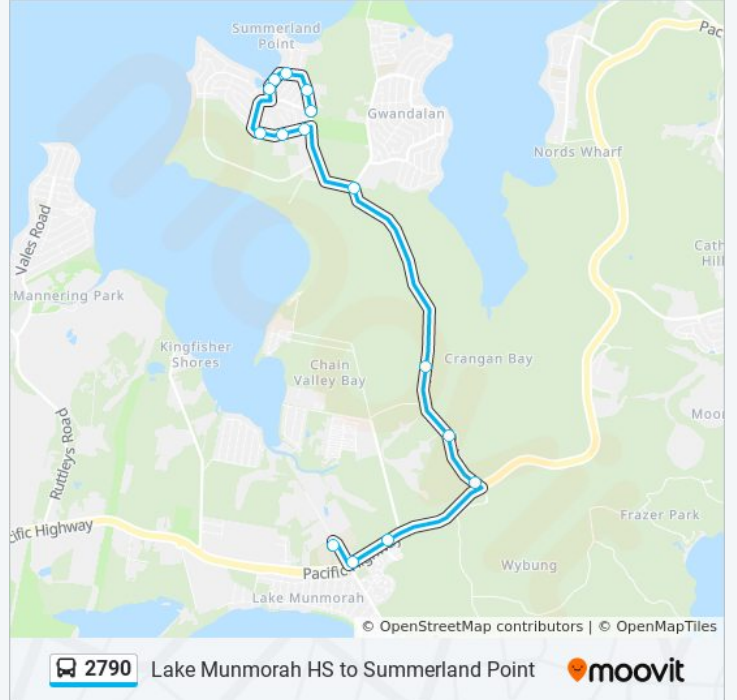

2790 bus time schedules and route maps are available in an offline PDF at moovitapp.com. Use the [Moovit App](#) to see live bus times, train schedule or subway schedule, and step-by-step directions for all public transit in Sydney.

[About Moovit](#) • [MaaS Solutions](#) • [Supported Countries](#) • [Mooviter Community](#)

© 2024 Moovit - All Rights Reserved

Check Live Arrival Times