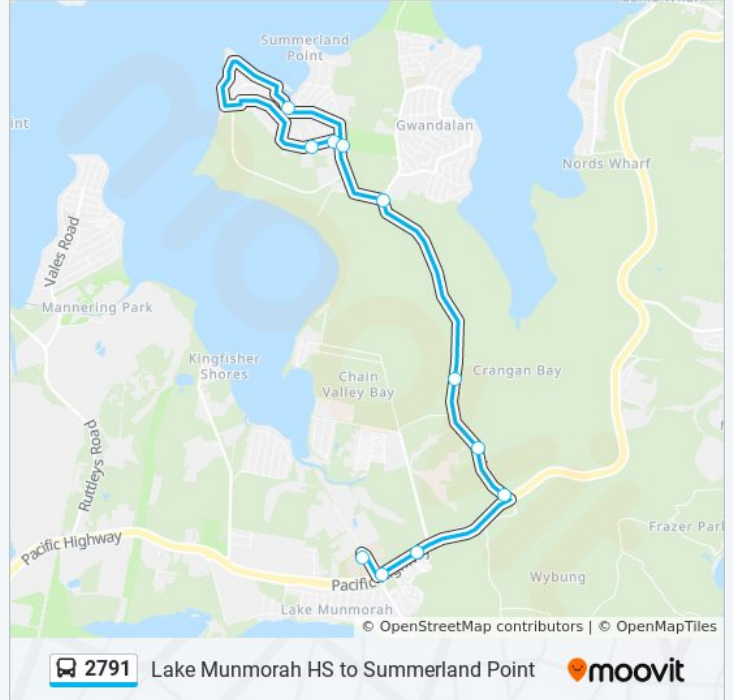

2791 bus time schedules and route maps are available in an offline PDF at moovitapp.com. Use the [Moovit App](#) to see live bus times, train schedule or subway schedule, and step-by-step directions for all public transit in Sydney.

[About Moovit](#) • [MaaS Solutions](#) • [Supported Countries](#) • [Mooviter Community](#)

© 2024 Moovit - All Rights Reserved

Check Live Arrival Times