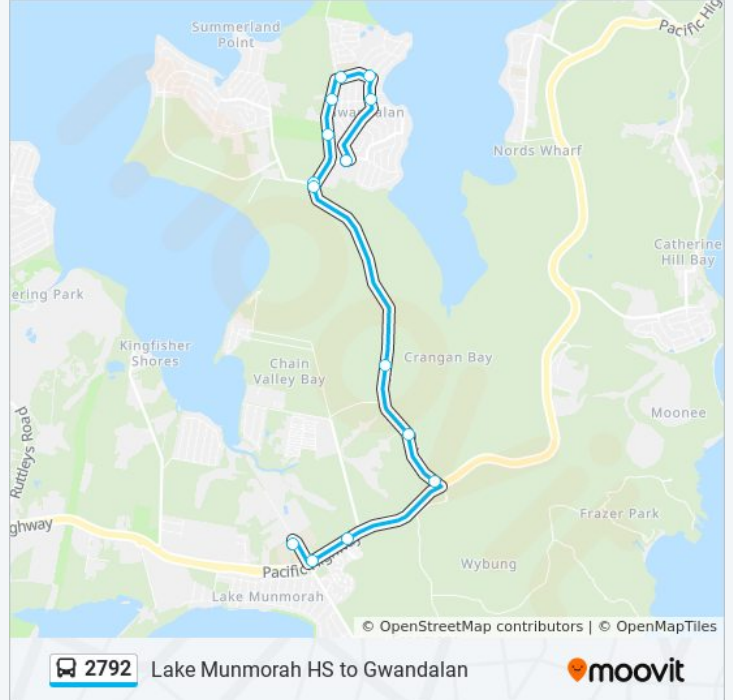

🚌 2792

Lake Munmorah HS to Gwandalan

Get The App

The 2792 bus line Lake Munmorah HS to Gwandalan has one route. For regular weekdays, their operation hours are:

(1) Gwandalan: 2:10 PM

Use the Moovit App to find the closest 2792 bus station near you and find out when is the next 2792 bus arriving.

Direction: Gwandalan

14 stops

[VIEW LINE SCHEDULE](#)

Lake Munmorah High School, Carters Rd

Pacific Hwy after Carter Rd

Pacific Hwy opp Parktrees Village

Kanangra Dr after Pacific Hwy

Kanangra Dr

2792 bus Info

Direction: Gwandalan

Stops: 14

Trip Duration: 17 min

Line Summary:

2792 bus time schedules and route maps are available in an offline PDF at moovitapp.com. Use the [Moovit App](#) to see live bus times, train schedule or subway schedule, and step-by-step directions for all public transit in Sydney.