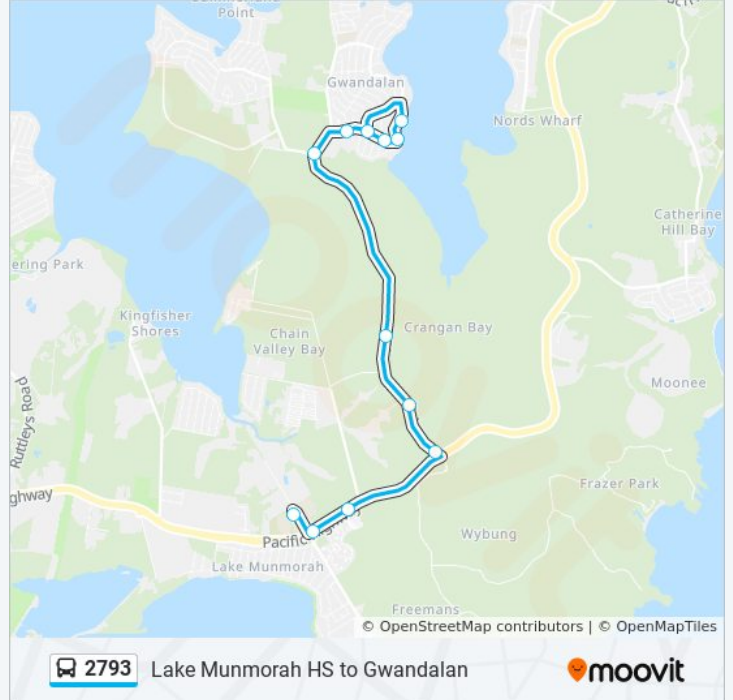

 2793

Lake Munmorah HS to Gwandalan

Get The App

The 2793 bus line Lake Munmorah HS to Gwandalan has one route. For regular weekdays, their operation hours are:

(1) Gwandalan: 2:10 PM

Use the Moovit App to find the closest 2793 bus station near you and find out when is the next 2793 bus arriving.

Direction: Gwandalan

12 stops

[VIEW LINE SCHEDULE](#)

Lake Munmorah High School, Carters Rd

Pacific Hwy after Carter Rd

Pacific Hwy opp Parktrees Village

Kanangra Dr after Pacific Hwy

Kanangra Dr

2793 bus Info

Direction: Gwandalan

Stops: 12

Trip Duration: 21 min

Line Summary:

2793 bus time schedules and route maps are available in an offline PDF at moovitapp.com. Use the [Moovit App](#) to see live bus times, train schedule or subway schedule, and step-by-step directions for all public transit in Sydney.