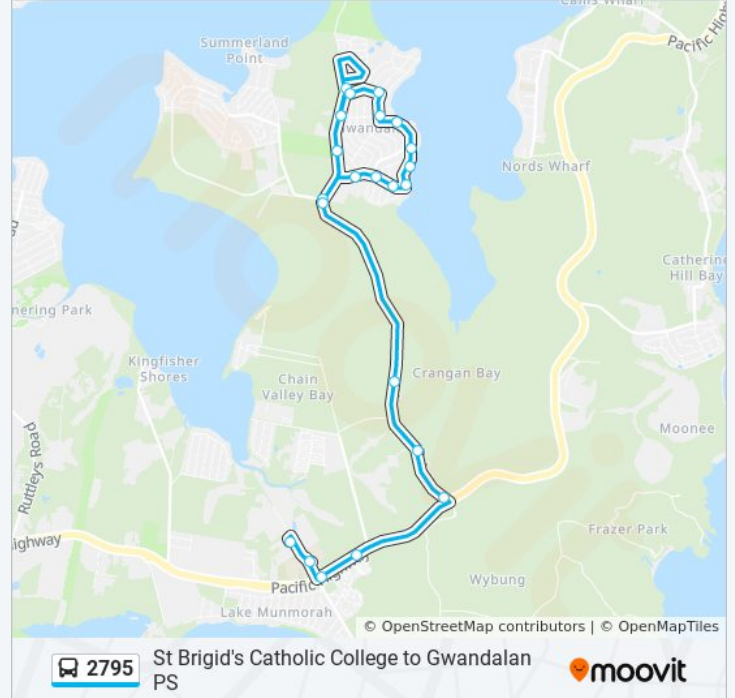

Use the Moovit App to find the closest 2795 bus station near you and find out when is the next 2795 bus arriving.

**Direction: Gwandalan**  
 24 stops  
[VIEW LINE SCHEDULE](#)

**2795 bus Time Schedule**  
 Gwandalan Route Timetable:

**2795 bus Info**  
**Direction:** Gwandalan  
**Stops:** 24  
**Trip Duration:** 25 min  
**Line Summary:**

Tunkuwallin Community Hall, Kanangra Dr

Kanangra Dr at Bonny Boy Way

Gwandalan Public School, Kanangra Dr