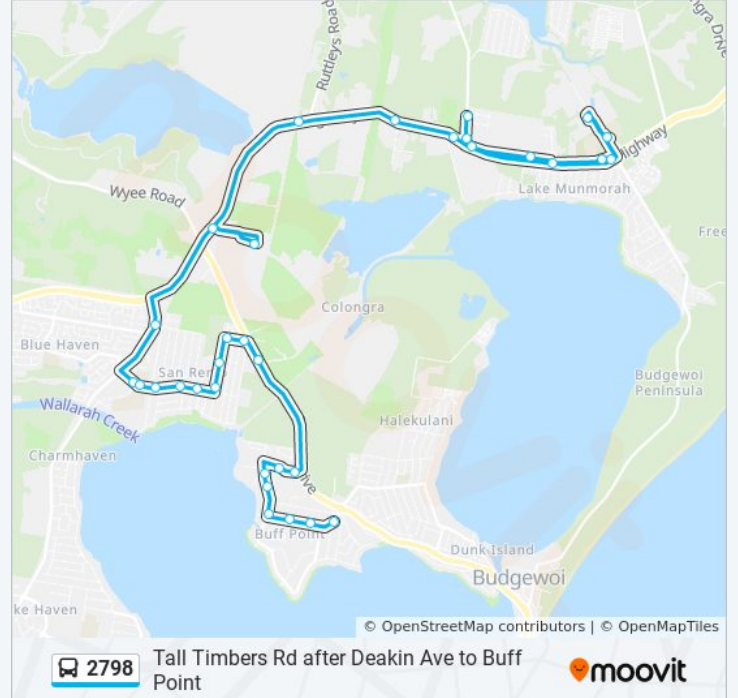

Richardson Rd at Eyre Cres

Wills Rd opp Richardson Rd

Wills Rd at Scenic Dr

Colongra Power Station, Scenic Dr

Budgewoi Soccer Club, Girraween St

Girraween St opp Karwin Cl

Buff Point Ave opp Kowandi Cl

Buff Point Ave opp Tari Pl

Buff Point Ave at Narambi Rd

Narambi Rd opp Lorne St

Narambi Rd opp Cox Cl

Narambi Rd opp Nacooma Rd

2798 bus time schedules and route maps are available in an offline PDF at moovitapp.com. Use the [Moovit App](#) to see live bus times, train schedule or subway schedule, and step-by-step directions for all public transit in Sydney.

[About Moovit](#) · [MaaS Solutions](#) · [Supported Countries](#) · [Mooviter Community](#)

© 2024 Moovit - All Rights Reserved

Check Live Arrival Times