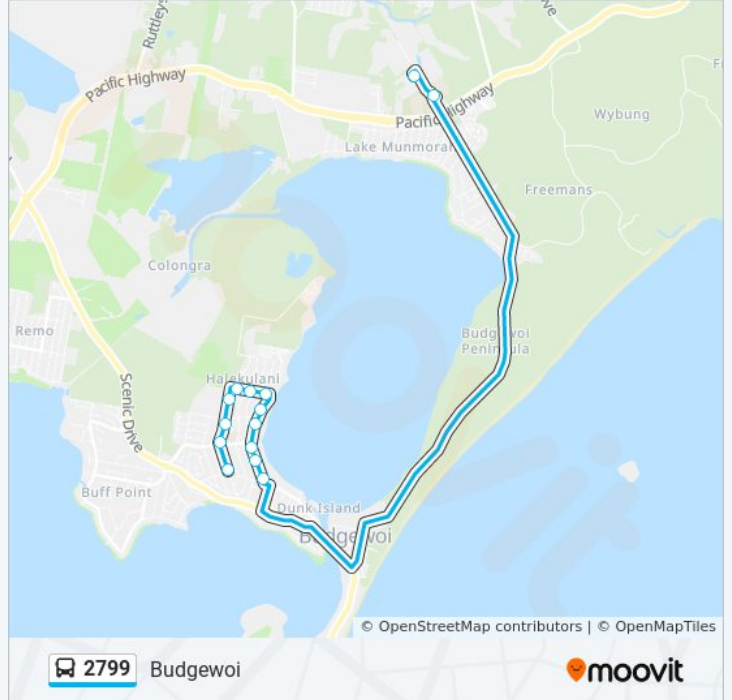

2799 bus time schedules and route maps are available in an offline PDF at moovitapp.com. Use the [Moovit App](#) to see live bus times, train schedule or subway schedule, and step-by-step directions for all public transit in Sydney.

[About Moovit](#) • [MaaS Solutions](#) • [Supported Countries](#) • [Mooviter Community](#)

© 2024 Moovit - All Rights Reserved

Check Live Arrival Times