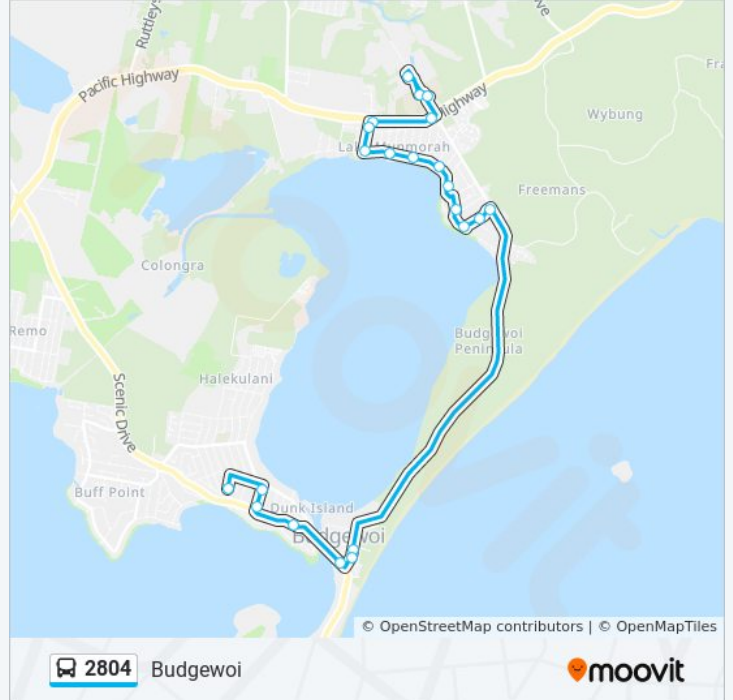

2804 bus time schedules and route maps are available in an offline PDF at moovitapp.com. Use the [Moovit App](#) to see live bus times, train schedule or subway schedule, and step-by-step directions for all public transit in Sydney.

[About Moovit](#) • [MaaS Solutions](#) • [Supported Countries](#) • [Mooviter Community](#)

© 2024 Moovit - All Rights Reserved

Check Live Arrival Times