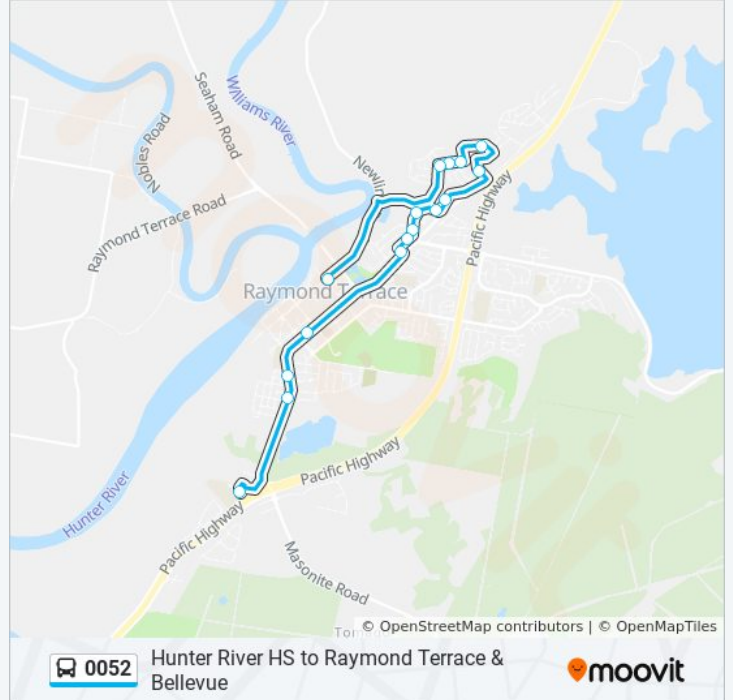

Use the Moovit App to find the closest 0052 bus station near you and find out when is the next 0052 bus arriving.

Direction: Raymond Terrace

16 stops

[VIEW LINE SCHEDULE](#)

Hunter River High School, Elkin Ave

Rees James Rd after Alton Rd

Bellevue St after Rees James Rd

Howell Cct after Loftus PI (Hail & Ride)

Dawson Rd opp Holwell Cct

Dawson Rd at Woodlands PI

Beaton Ave at Dawson Rd

Port Stephens St at Kangaroo St

0052 bus Time Schedule

Raymond Terrace Route Timetable:

Sunday	Not Operational
Monday	3:28 PM
Tuesday	3:28 PM
Wednesday	3:28 PM
Thursday	3:28 PM
Friday	Not Operational
Saturday	Not Operational

0052 bus Info

Direction: Raymond Terrace

Stops: 16

Trip Duration: 19 min

Line Summary:

0052 bus time schedules and route maps are available in an offline PDF at moovitapp.com. Use the [Moovit App](#) to see live bus times, train schedule or subway schedule, and step-by-step directions for all public transit in Sydney.