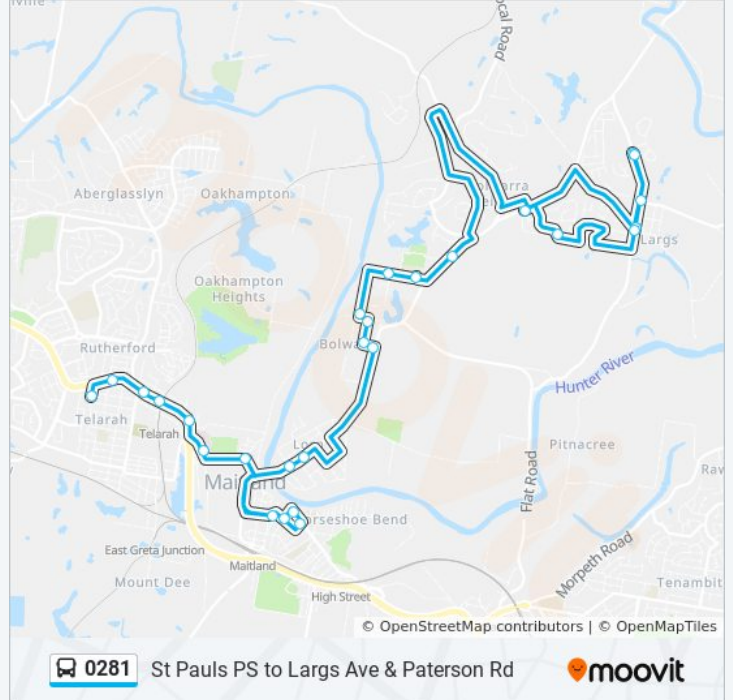

Use the Moovit App to find the closest 0281 bus station near you and find out when is the next 0281 bus arriving.

Direction: Bolwarra Heights

27 stops

[VIEW LINE SCHEDULE](#)

St Pauls Catholic Church, Young St
New England Hwy after Fourth Ave
New England Hwy opp South St
New England Hwy at John St
Sacred Heart Church, New England Hwy
High St opp Bonar St
High St at Hannan St
Ken Tubman Dr opp Napoleon Lane
Uniting Church Maitland, Ken Tubman Dr
High St after Ken Tubman Dr
Ken Tubman Dr at Elgin St
Belmore Rd at Brisbane St
Belmore Rd at Nillo St
Westbourne Rd at Paterson Rd
Addison Rd after Westbourne Rd
Addison Rd at Bayswater Rd
Kensington Rd after Bayswater Rd
Bolwarra Rd opp Maitland Rd
Bolwarra Heights Public School Bolwarra Rd
Paterson Rd opp Bolwarra Uniting Church
Corina Ave at Dalveen Rd

0281 bus Time Schedule

Bolwarra Heights Route Timetable:

Sunday	Not Operational
Monday	3:08 PM
Tuesday	3:08 PM
Wednesday	3:08 PM
Thursday	3:08 PM
Friday	Not Operational
Saturday	Not Operational

0281 bus Info

Direction: Bolwarra Heights

Stops: 27

Trip Duration: 52 min

Line Summary:

High St at Largs Ave

Maitland Retirement Village, Dunmore Rd

Dunmore Rd opp Maitland Retirement Village

Dunmore Rd at Morpeth St

High St opp Largs Ave

Paterson Rd before Dalveen Rd

0281 bus time schedules and route maps are available in an offline PDF at moovitapp.com. Use the [Moovit App](#) to see live bus times, train schedule or subway schedule, and step-by-step directions for all public transit in Sydney.