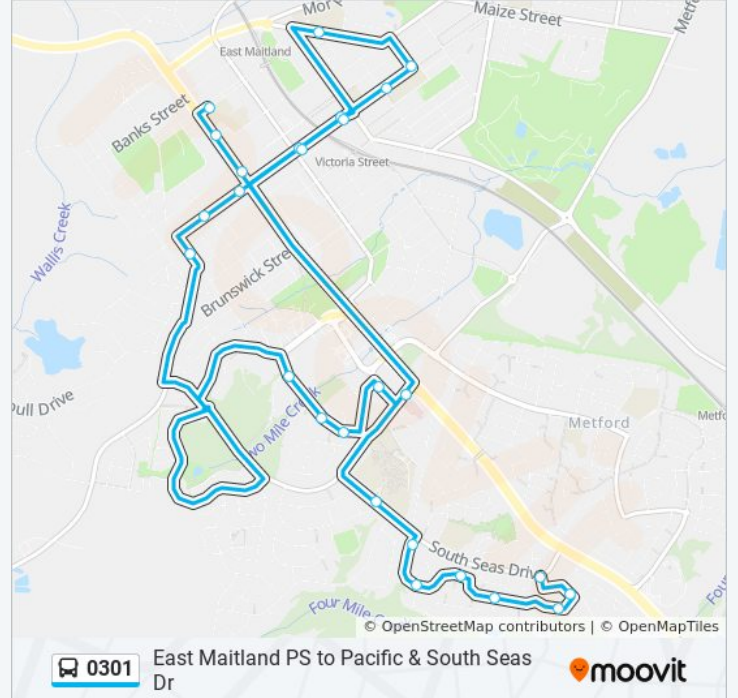

 0301

East Maitland PS to Pacific & South Seas Dr

Get The App

The 0301 bus line East Maitland PS to Pacific & South Seas Dr has one route. For regular weekdays, their operation hours are:

(1) Ashtonfield: 3:10 PM

Use the Moovit App to find the closest 0301 bus station near you and find out when is the next 0301 bus arriving.

Direction: Ashtonfield

27 stops

[VIEW LINE SCHEDULE](#)

- East Maitland Public School, William St
- New England Hwy before King St
- New England Hwy at George St
- Maitland Private Hospital, Chisholm Rd
- Molly Morgan Dr at Verdant Dr
- Stronach Ave opp Sylvan Cres
- Stronach Ave at Martin Cl
- Stronach Ave opp Green Hills Shopping Centre
- Brisbane St before High St
- High St at Rous St
- High St before Newcastle St
- High St at Lawes St
- High St before Lindesay St
- Maitland Grossmann High School, Cumberland St
- Hodge St at High St
- Maitland High School, High St
- High St after Lindesay St
- High St at Lawes St
- Maitland Private Hospital, Chisholm Rd
- Hunter Valley Grammar School, South Seas Dr
- Airlie St after South Seas Dr

0301 bus Info

Direction: Ashtonfield

Stops: 27

Trip Duration: 38 min

Line Summary:

Airlie St after Palm Cl

Airlie St after Raratonga Cl

Pacific Cres opp Holmes St

Lord Howe Dr at Bounty Cl

Malay St after Lord Howe Dr

Pacific Cres at South Seas Dr

0301 bus time schedules and route maps are available in an offline PDF at moovitapp.com. Use the [Moovit App](#) to see live bus times, train schedule or subway schedule, and step-by-step directions for all public transit in Sydney.