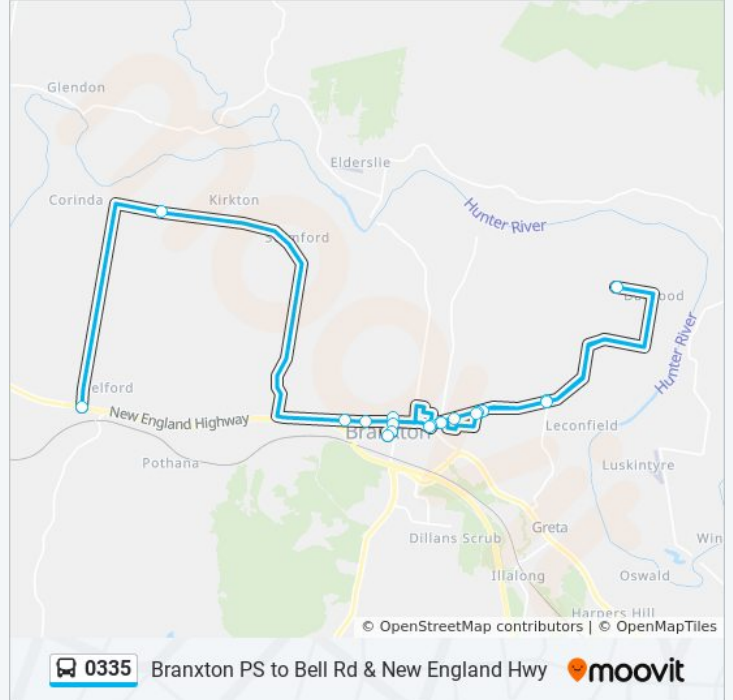

0335

Branxton PS to Bell Rd & New England Hwy

Get The App

The 0335 bus line Branxton PS to Bell Rd & New England Hwy has one route. For regular weekdays, their operation hours are:

(1) Belford: 3:28 PM

Use the Moovit App to find the closest 0335 bus station near you and find out when is the next 0335 bus arriving.

Direction: Belford

20 stops

[VIEW LINE SCHEDULE](#)

- Branxton Public School, King St
- Clift St opp Branxton Uniting Church
- Clift St before Maitland St
- Brunner Park, Dalwood Rd
- Spring St at Dalwood Rd (Hail & Ride)
- Dalwood Rd opp Preston Cl
- Dalwood Rd opp Leconfield Rd
- Fernhill Rd opp 167
- Dalwood Rd at Leconfield Rd
- Dalwood Rd at Preston Cl
- Dalwood Rd at Spring St
- Dalwood Rd after View St
- Dalwood Rd opp Brunner Park
- Wyndham St opp Lions Park
- Miller Park Sports Club, New England Hwy
- John Rose Oval, John Rose Ave
- New England Hwy opp Wentworth Cl
- Branxton Rest Area, New England Hwy (Hail & Ride)
- Kirkton Public School, Standen Dr
- Bell Rd at Lovell St

0335 bus Time Schedule

Belford Route Timetable:

Sunday	Not Operational
Monday	3:28 PM
Tuesday	3:28 PM
Wednesday	3:28 PM
Thursday	3:28 PM
Friday	Not Operational
Saturday	Not Operational

0335 bus Info

Direction: Belford

Stops: 20

Trip Duration: 71 min

Line Summary:

0335 bus time schedules and route maps are available in an offline PDF at moovitapp.com. Use the [Moovit App](#) to see live bus times, train schedule or subway schedule, and step-by-step directions for all public transit in Sydney.